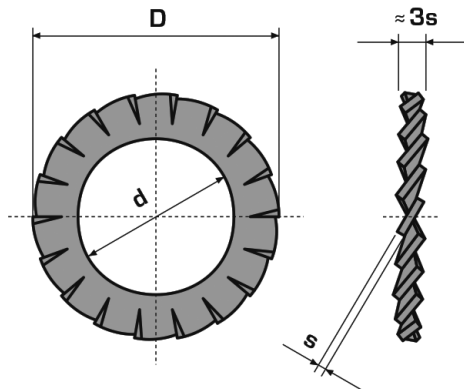

Serrated Lock Washer

External Teeth Type A

For screws	Washer Dimensions				Supplementary data	
	d	D	S		Number of Teeth	Test load capacity (N)
2	2.2	4.5	0.3	± 0.02	9	2.5
2.5	2.7	5.5	0.4		9	3
3	3.2	6	0.4		9	3
4	4.3	8	0.5	± 0.025	11	4
5	5.3	10	0.6		11	6
6	6.4	11	0.7	± 0.03	12	9

Dimensions : Millimetres

Part Number Table

Description	Part Number
Washer, Lock, I/D 2.2mm, O/D 4.5mm	D02294
Washer, Lock, I/D 2.7mm, O/D 5.5mm	D02295
Washer, Lock, I/D 3.2mm, O/D 6.0mm	D02296
Washer, Lock, I/D 4.3mm, O/D 8.0mm	D02297
Washer, Lock, I/D 5.3mm, O/D 10mm	D02298
Washer, Lock, I/D 6.4mm, O/D 11mm	D02299