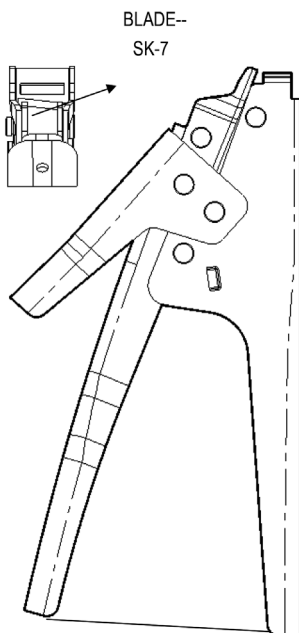

Cable Tie Fasten Tool

Specifications:

Function:

For cable tie Thickness 1.4 to 2.3mm and Width 3.6 to 12mm.

Length : 7.5" (191mm)

Weight : 324g

Material:

Low Carbon Steel With Coating.

Plating Stronger Tension Spring.

Drawing

OPEN : 95±5mm

CLOSE: 32±5mm

Part Number Table

Description	Part Number
Cable Tie Fasten Tool	D03071

Important Notice : This data sheet and its contents (the "Information") belong to the members of the Premier Farnell group of companies (the "Group") or are licensed to it. No licence is granted for the use of it other than for information purposes in connection with the products to which it relates. No licence of any intellectual property rights is granted. The Information is subject to change without notice and replaces all data sheets previously supplied. The Information supplied is believed to be accurate but the Group assumes no responsibility for its accuracy or completeness, any error in or omission from it or for any use made of it. Users of this data sheet should check for themselves the Information and the suitability of the products for their purpose and not make any assumptions based on information included or omitted. Liability for loss or damage resulting from any reliance on the Information or use of it (including liability resulting from negligence or where the Group was aware of the possibility of such loss or damage arising) is excluded. This will not operate to limit or restrict the Group's liability for death or personal injury resulting from its negligence. DURATOOL is the registered trademark of the Group. © Premier Farnell plc 2012.