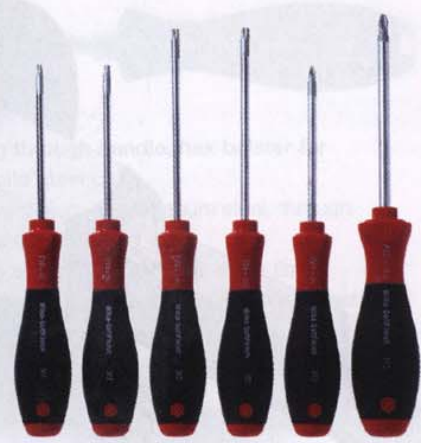

Pozidriv/TORX® & Nut Driver Set.

362 K 6 01 Pozidriv/TORX® Screwdriver Set, 6-pcs.

Blade: High quality chrome-vanadium-molybdenum steel, through hardened, chrome-plated.
Wiha ChromTop finish on tip for a perfect fit every time.

Handle: Ergonomic Wiha SoftFinish® handle, multi-component with roll-off protection.

Application: Especially for dry and general applications.

Order-No.	Series	
26114 6		1
313	PZ 1 PZ 2	
362	T10 T15 T20 T25