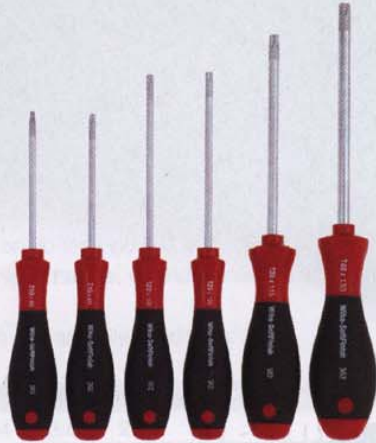

Wiha. Premium Tools
for Professionals.

Wiha SoftFinish®. The Specialist for Dry & General Applications.

TORX® & TORX®TR Sets.

362 K 6 SO TORX® Screwdriver Set, 6-pcs.

Blade: High quality chrome-vanadium-molybdenum steel, through hardened, chrome-plated.
Wiha ChromTop finish on tip for a perfect fit every time.