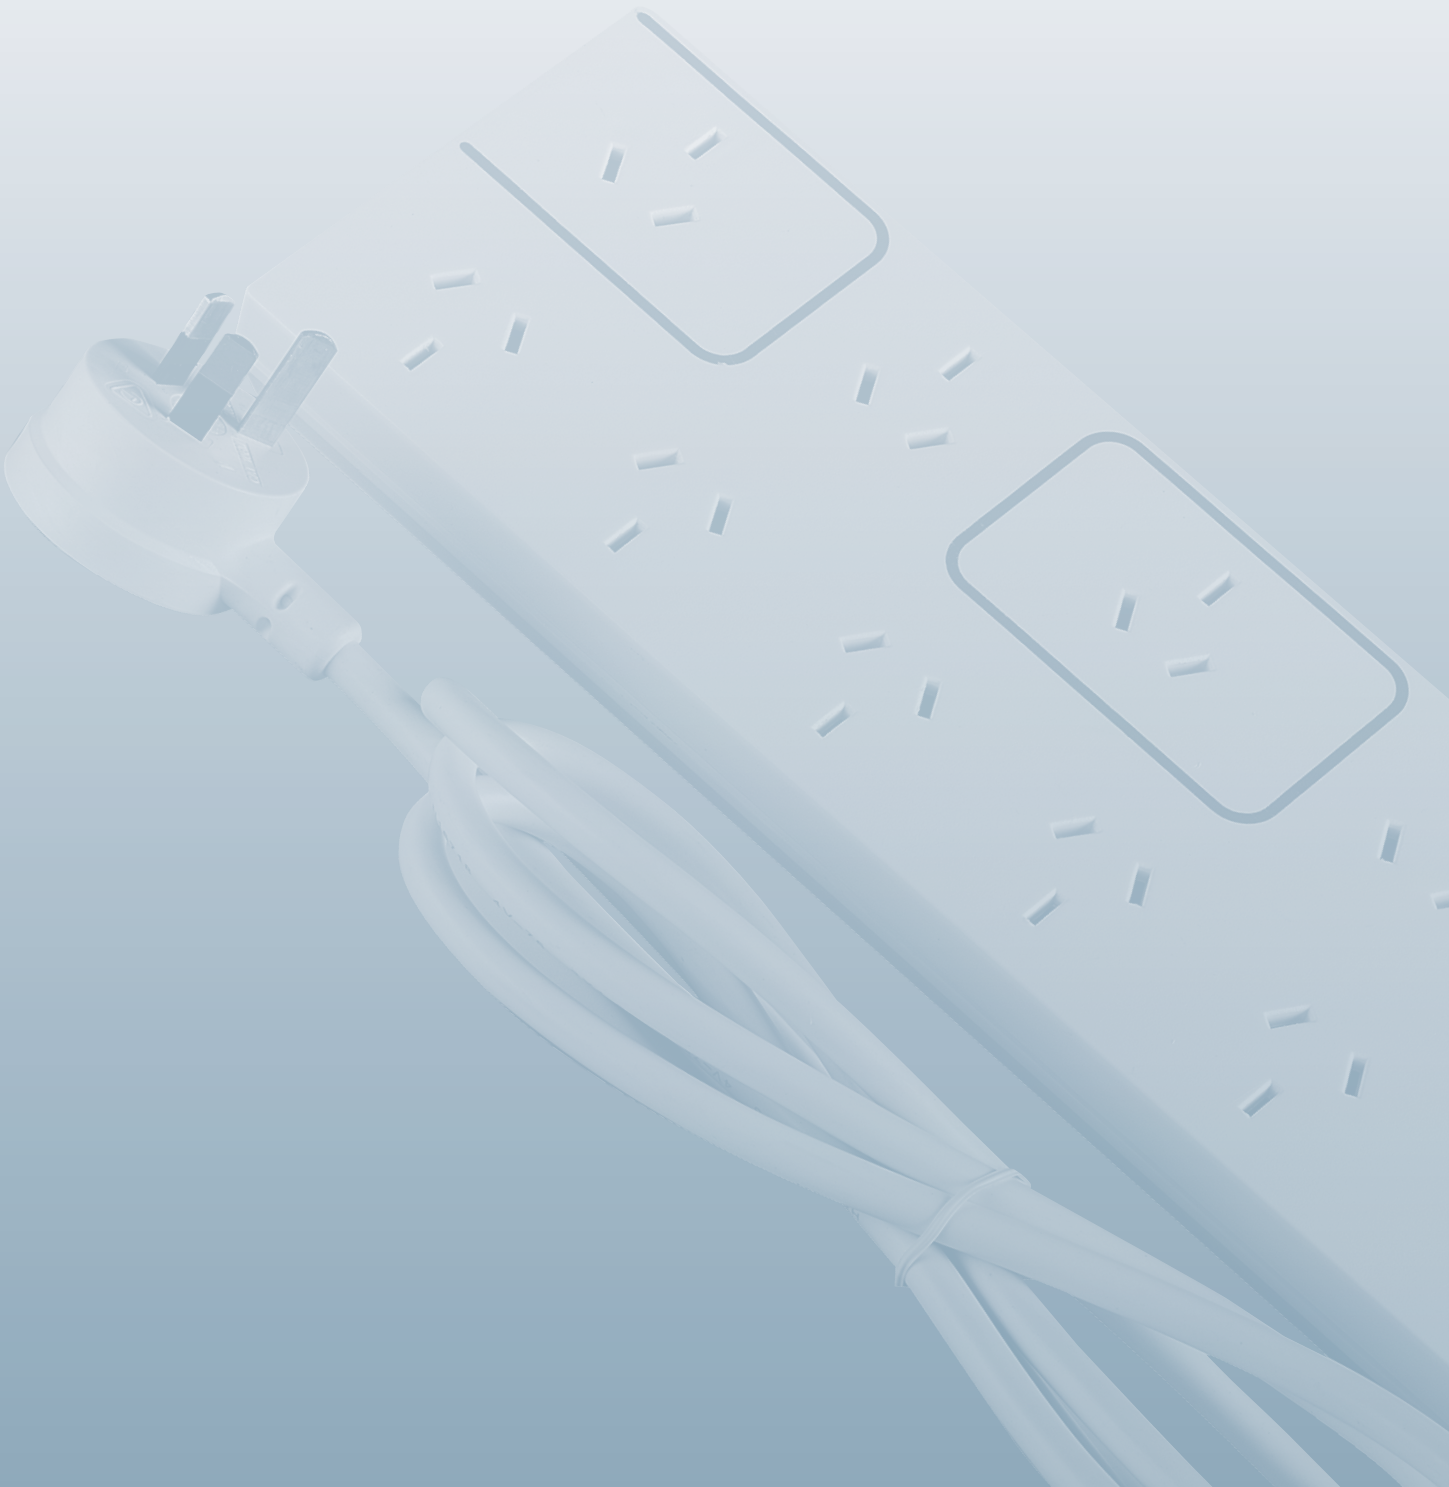

Section 13

Retail Products

Cordline switch

Pack	Cat No.	Cordline switch
10	D5M	Cordline switch for wiring onto either 3-core or figure-8 two-wire cable. Double pole, 10A. Available in white or black

5	D817/2	7 day digital timer. Digital accuracy and advanced functions. Battery backup. Up to 14 on/off switches each day
6	D817DUSK	Dusk-Dawn timer turns on at Dusk. Set to stay on for 1 - 8 hours or until sun comes up. Also has random and countdown functions.
6	D817SMART	Smart Security switch. Records daily patterns and replays them for a realistic routine. Easy to use.

Timers

Pack	Cat No.	10A Plug-in timers
6	D809/1	24 hour timer. Up to 48 on/off switches each day. Offset design keeps adjacent outlet free
6	D809/1TWIN	Twin pack 24 hour timers. Up to 48 on/off switches each day. Offset design keeps adjacent outlet free
6	D811/7DAY	7 day timer. Offset design keeps adjacent outlet free. Up to 48 on/off switches per week
6	D809/1HP	Twin pack 1 x 24 hour and 1 x 7 day timer. Offset design keeps adjacent outlet free
5	D810/2	24 hour compact timer. Up to 48 on/off switches each day. Perfect for small spaces
6	D810SLIM	Slimline 24 hour timer. Fit 2 timers side by side in a powerpoint
6	D810SLIMTP	Twinpack slimline 24 hour timer
4	D818	10A 24 hour heavy duty timer. M40 motor rating for heavy duty appliances. Easy set push-tab operation
5	D819	10A 24 hour lamp and appliance timer. Just 2 rotating arrows to set. Override switch
6	D819/2	10A 24 hour easy set security timer with 2 ON-OFF/s power day. 4 rotating arrows to set, override switch
6	D812COUNT4	4 hour countdown timer. Switches appliances off within 4 hours
5	D812HOL	Holiday set'n'go timer. Pre-set 'random' function for easy use and weekly unpredictable switching pattern