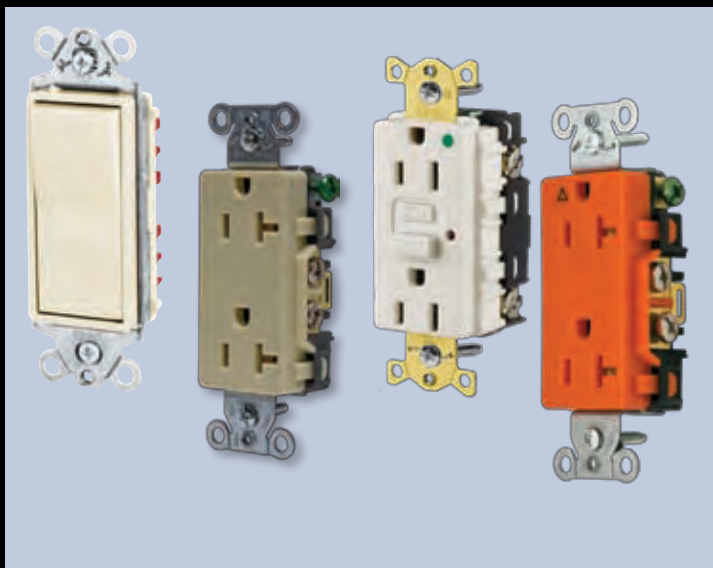

Specification Grade Devices Buyer's Guide

Hubbell-Pro™ Heavy Duty Specification Grade Series
Hubbell Specification Grade Commercial Series