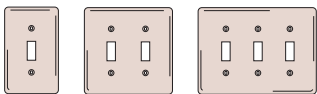

Toggle Switch

Gang	430 S/S	302/304 S/S	Nylon
1	SS1L	SS1	NP1xx
2	SS2L	SS2	NP2xx
3	SS3L	SS3	NP3xx