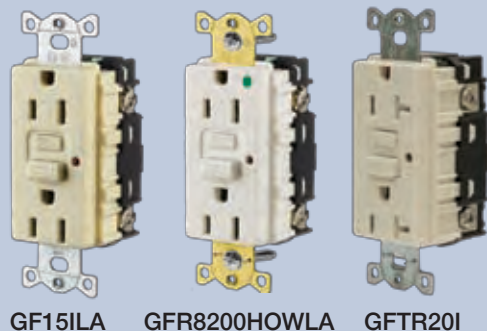

Hubbell GFCI Receptacles