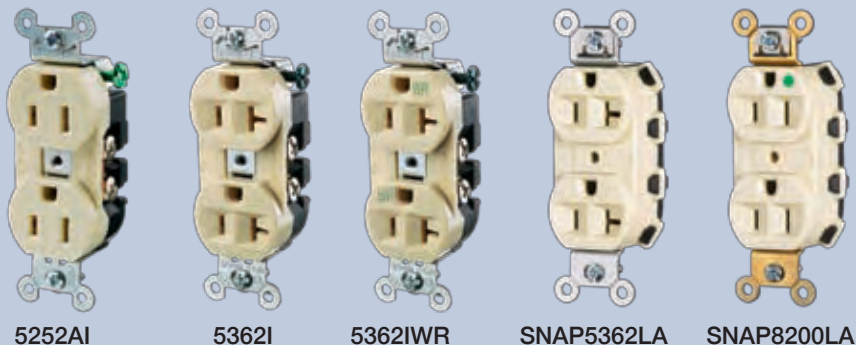

Hubbell-Pro™ Heavy Duty Specification Grade Series

Hubbell Specification Grade Commercial Series

Hubbell-Pro™ Heavy Duty Specification Grade Receptacles