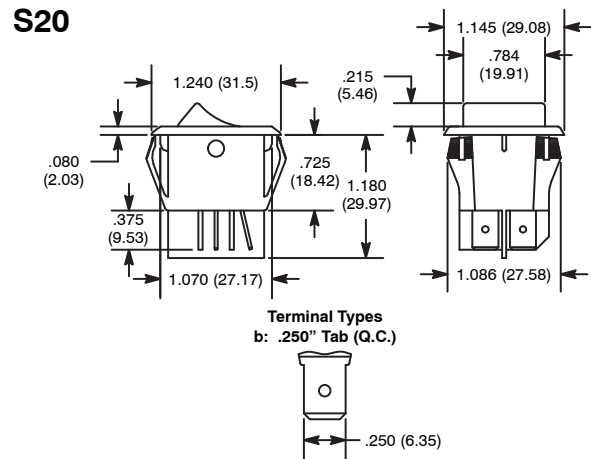

Miniature Snap-In Nylon Illuminated Rocker

Features

- Single Pole
- .187" Quick Connect Terminals
- Fits Standard Panel Cutout
- High Inrush Capability
- Shallow base Design

NTE Type No.	Circuitry	Action			Actuator	Lens Color	Diag No.
54-080	SPST	ON	NONE	OFF	Polycarbonate	Red	S23b

b: .187" Tab (Q.C.)

Table 1.

Panel Thickness	Y
.030 (.762) - .060 (1.52)	.756 (19.20)
.060 (1.52) - .093 (2.36)	.764 (19.40)
.093 (2.36) - .156 (3.96)	.780 (19.81)

Y: .508 (12.9)

Specifications

- Current Rating:** 12A 125VAC, 8A 250VAC, 1/2 HP 125-250VAC
Lamp Voltage: 125V Neon
Insulation Resistance: 50 Megohms (min.)
Dielectric Strength: 1500V RMS (min.)
Temperature Rating: +32° to +185°F (0° to +85°C)
Electrical Life: 50,000 cycles
Mechanical Life: 100,000 cycles
Terminal Type: .187" Tab Q.C.
Mounting Hole: See Table 1

Miniature Snap-In Nylon Illuminated Rocker

Features

- Double Pole
- .250" Quick Connect Terminals
- High Inrush Capability

NTE Type No.	Circuitry	Action			Actuator	Lens Color	Diag No.
54-082	DPST	OFF	NONE	ON	Translucent Nylon	Red	S20b

Specifications

- Current Rating:** 20A 125VAC, 15A 250VAC
Lamp Voltage: 125V Neon
Insulation Resistance: 100 Megohms (min.)
Dielectric Strength: 1000V RMS (min.)
Temperature Rating: +32° to +185°F (0° to +85°C)
Electrical Life: 50,000 cycles
Mechanical Life: 100,000 cycles
Terminal Type: .250" Tab Q.C.
Mounting Hole: 1.125 (28.58) x 1.000 (25.4)