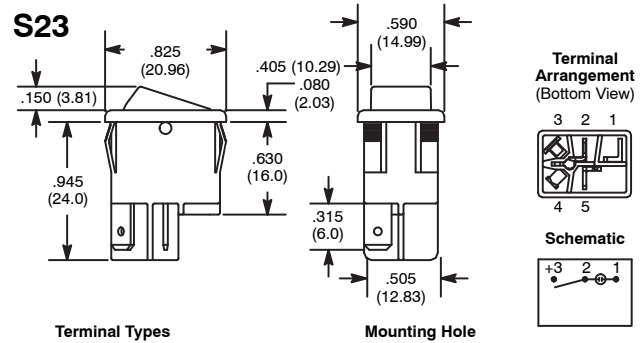

Miniature Snap-In Nylon Illuminated Rocker

Features

- Single Pole
- .187" Quick Connect Terminals
- Fits Standard Panel Cutout
- High Inrush Capability
- Shallow base Design

NTE Type No.	Circuitry	Action			Actuator	Lens Color	Diag No.
54-080	SPST	ON	NONE	OFF	Polycarbonate	Red	S23b

b: .187" Tab (Q.C.)

Table 1.

Panel Thickness	Y
.030 (.762) - .060 (1.52)	.756 (19.20)
.060 (1.52) - .093 (2.36)	.764 (19.40)
.093 (2.36) - .156 (3.96)	.780 (19.81)

Y: .508 (12.9)

Specifications

- Current Rating:** 12A 125VAC, 8A 250VAC, 1/2 HP 125-250VAC
Lamp Voltage: 125V Neon
Insulation Resistance: 50 Megohms (min.)
Dielectric Strength: 1500V RMS (min.)
Temperature Rating: +32° to +185°F (0° to +85°C)
Electrical Life: 50,000 cycles
Mechanical Life: 100,000 cycles
Terminal Type: .187" Tab Q.C.
Mounting Hole: See Table 1

Miniature Snap-In Nylon Illuminated Rocker

Features

- Double Pole
- .250" Quick Connect Terminals
- High Inrush Capability

NTE Type No.	Circuitry	Action			Actuator	Lens Color	Diag No.
54-082	DPST	OFF	NONE	ON	Translucent Nylon	Red	S20b

Specifications

- Current Rating:** 20A 125VAC, 15A 250VAC
Lamp Voltage: 125V Neon
Insulation Resistance: 100 Megohms (min.)
Dielectric Strength: 1000V RMS (min.)
Temperature Rating: +32° to +185°F (0° to +85°C)
Electrical Life: 50,000 cycles
Mechanical Life: 100,000 cycles
Terminal Type: .250" Tab Q.C.
Mounting Hole: 1.125 (28.58) x 1.000 (25.4)