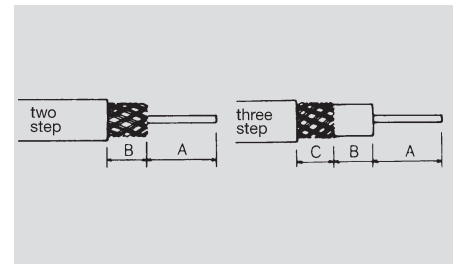

Stripping tool for coaxial cable

Stripping tool for coaxial cable

CST

1-, 2- and 3-level stripping in one operation

Cutter cassettes for CST

Stripping tool for coaxial cable and round (shielded) data cables of 2.5...8 mm \varnothing

- Fast changeover to other cable types due to adjustable and interchangeable screw holder
- Accompanying setting block allows a quick pre-adjustment of the cutting depth
- Interchangeable cassettes with standard blade settings
- Cutter cassettes usable on both sides

Technical data

Max. cutting performance copper cable	
Cable model	
Conductor cross-section	AWG
Conductor diameter	mm
Max. stripping length	mm
Adjustable depth of cut	mm
Cutting performance	
Max. cutting performance	mm ²
Non-shielded & shielded data cables	mm
Flexible copper cable	mm ²
Tool data	
Length	mm
Weight	g

Information

CST	
coaxial & round data lines	
2.5 ... 8	

Information

Colour cutter cassettes	B [mm]	C [mm]
grey	3,9	
red	6,0	
yellow	12,0	
blue	6,5	
green	7,1	5,1
brown	7,5	3,5
orange	8,0	3,7
light green	6,0	6,0
black	8,6	2,3