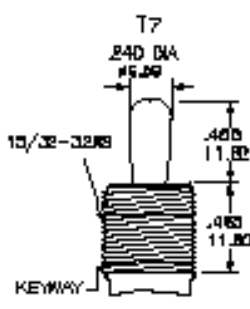

Miniature Toggle Switches

4PDT TYPE 4101T1B1M1QE

| FUNCTION | SWITCH POSITION | | |
|-------------|-----------------|-----------------|-----------------|
| | ON | NONE | ON |
| 1 | ON | NONE | ON |
| 2 | ON | OFF | ON |
| 3 | ON | OFF | (ON) |
| 4 | (ON) | OFF | (ON) |
| 5 | ON | NONE | (ON) |
| TERM. CONN. | 235-6 9911+2 | OPEN | 215-4 9711+0 |
| 6 | ON | ON | ON |
| 7 | ON | ON | (ON) |
| 8 | (ON) | ON | (ON) |
| TERM. CONN. | 235-6 9911+2 | 235-4 9911+0 | 215-4 9711+0 |

* FOR WIRING DIAGRAM SEE PAGE 1

ACTUATOR OPTIONS

| NO. | COLOR |
|-----|-------------|
| 1 | WHITE |
| 2 | BLACK (STD) |
| 3 | RED |

For other colors please consult factory

FOR T7 AND T8 BUSHING OPTION CODE NOT REQUIRED. ALL OTHER ACTUATOR LENGTHS SHOWN WITH BUSHING B-1