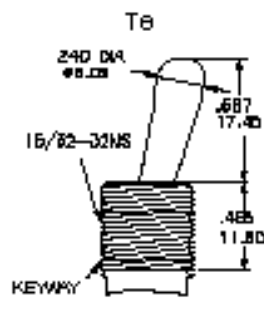

Miniature Toggle Switches

4PDT TYPE 4101T1B1M1QE

| FUNCTION | SWITCH POSITION | | |
|-------------|-----------------|-----------------|-----------------|
| | ON | NONE | ON |
| 1 | ON | NONE | ON |
| 2 | ON | OFF | ON |
| 3 | ON | OFF | (ON) |
| 4 | (ON) | OFF | (ON) |
| 5 | ON | NONE | (ON) |
| TERM. CONN. | 235-6 9911+2 | OPEN | 215-4 9711+0 |
| 6 | ON | ON | ON |
| 7 | ON | ON | (ON) |
| 8 | (ON) | ON | (ON) |
| TERM. CONN. | 235-6 9911+2 | 235-4 9911+0 | 215-4 9711+0 |

* FOR WIRING DIAGRAM SEE PAGE 1

ACTUATOR OPTIONS

| NO. | COLOR |
|-----|-------------|
| 1 | WHITE |
| 2 | BLACK (STD) |
| 3 | RED |

For other colors please consult factory

FOR T7 AND T8 BUSHING OPTION CODE NOT REQUIRED. ALL OTHER ACTUATOR LENGTHS SHOWN WITH BUSHING B-1