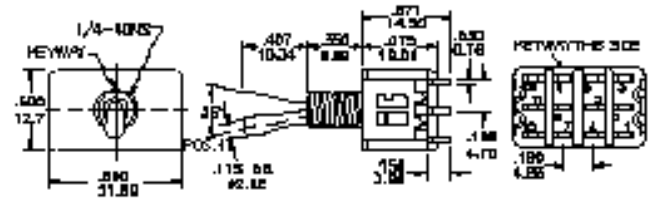

Miniature Toggle Switches

4PDT TYPE 4101T1B1M1QE

| FUNCTION | SWITCH POSITION | | |
|-------------|-----------------|-----------------|-----------------|
| | ON | NONE | ON |
| 1 | ON | NONE | ON |
| 2 | ON | OFF | ON |
| 3 | ON | OFF | (ON) |
| 4 | (ON) | OFF | (ON) |
| 5 | ON | NONE | (ON) |
| TERM. CONN. | 235-6 9911+2 | OPEN | 215-4 9711+0 |
| 6 | ON | ON | ON |
| 7 | ON | ON | (ON) |
| 8 | (ON) | ON | (ON) |
| TERM. CONN. | 235-6 9911+2 | 235-4 9911+0 | 215-4 9711+0 |

* FOR WIRING DIAGRAM SEE PAGE 1

ACTUATOR OPTIONS

| NO. | COLOR |
|-----|-------------|
| 1 | WHITE |
| 2 | BLACK (STD) |
| 3 | RED |

For other colors please consult factory

FOR T7 AND T8 BUSHING OPTION CODE NOT REQUIRED. ALL OTHER ACTUATOR LENGTHS SHOWN WITH BUSHING B-1