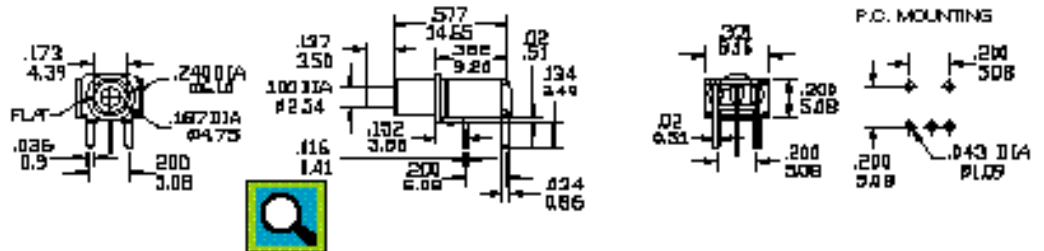

SPDT TYPE 1508P1B6M6QE

TERMINATION OPTIONS

SPDT TYPE 1508P1B6M7RE