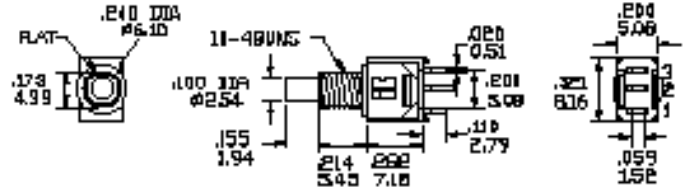

### SPDT TYPE 1508P1B5M1QE

FUNCTION	SWITCH POSITION	
5	ON	MOM
TERM. CONN.	2-1	2-3