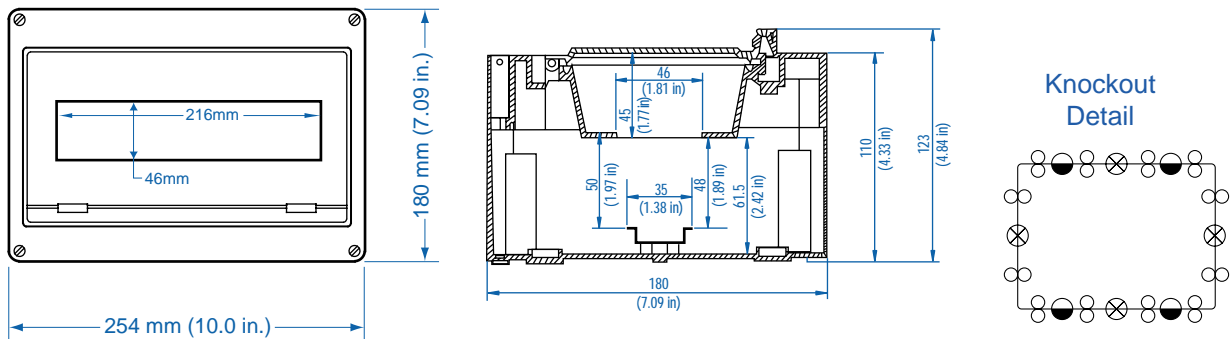

Accessories

Ordering Information	Cat. No.	Type	Std. Pk.
Key Lock	548-102	KL	1
Terminal	X-583	PE/N Terminal - 12 pole	1

Please refer to pages 106-113 for additional accessories and detailed information.