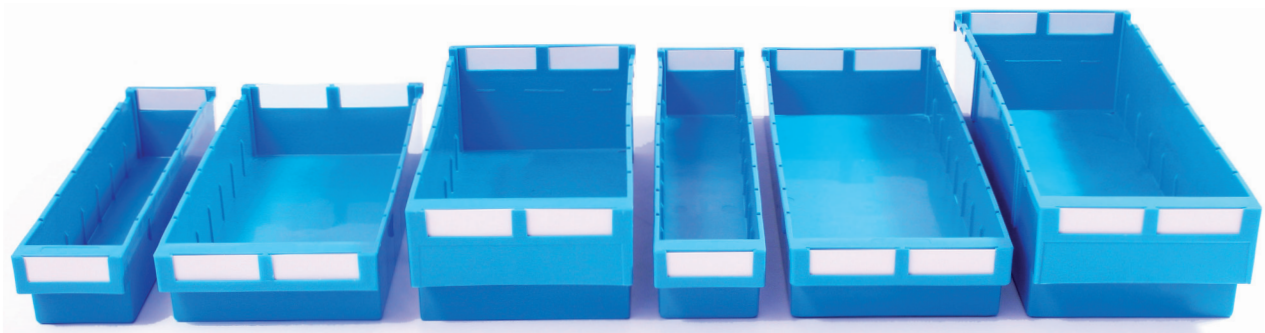

# Linbin (VTO) Trays

- Designed to fit automated carousel machines or close picking shelves
- Manufactured from tough polypropylene for long life
- Can fit up to 8 dividers creating 9 compartments
- Optional wire end stops to prevent travel beyond shelf edge

## Linbin Trays

| Size | Length | Width | Height | Quantity | Order Code |
|------|--------|-------|--------|----------|------------|
| 1    | 400mm  | 94mm  | 80mm   | 20       | VTOPK1     |
| 2    | 400mm  | 188mm | 80mm   | 10       | VTOPK2     |
| 3    | 400mm  | 188mm | 115mm  | 10       | VTOPK3     |
| 4    | 500mm  | 94mm  | 80mm   | 20       | VTOPK4     |
| 5    | 500mm  | 188mm | 80mm   | 10       | VTOPK5     |
| 6    | 500mm  | 188mm | 115mm  | 10       | VTOPK6     |

Each pack is supplied with 40 labels

Each pack is supplied with 20 labels