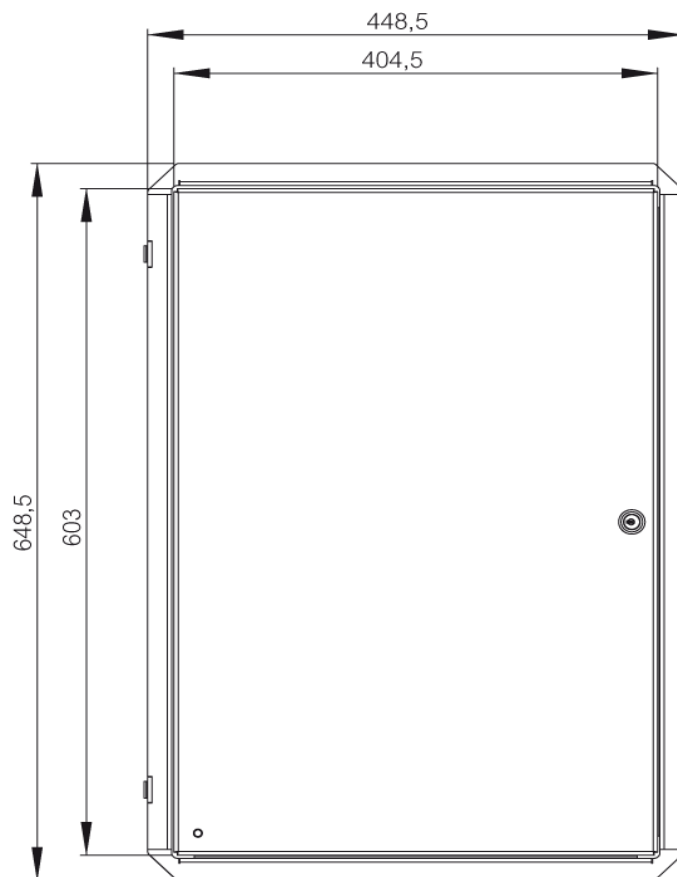

Product card: IDS ARCA 7050

Product nbr:	8120718
Description:	Inner door set
Remarks:	Galvanized steel, for size 700x500x300
Package:	1
Unit:	PCS
Product group:	
EAN:	6418074082435
SSTL number:	3423691
Electric No. Denmark:	8212094288
Electric No. Sweden:	2500175

Product is connected to following catalogs:

Fibox Enclosures : ARCA IEC : ARCA 7050

Fibox Enclosures : ARCA IEC : ARCA ACCESSORIES

Fibox Enclosures : : ARCA ACCESSORIES