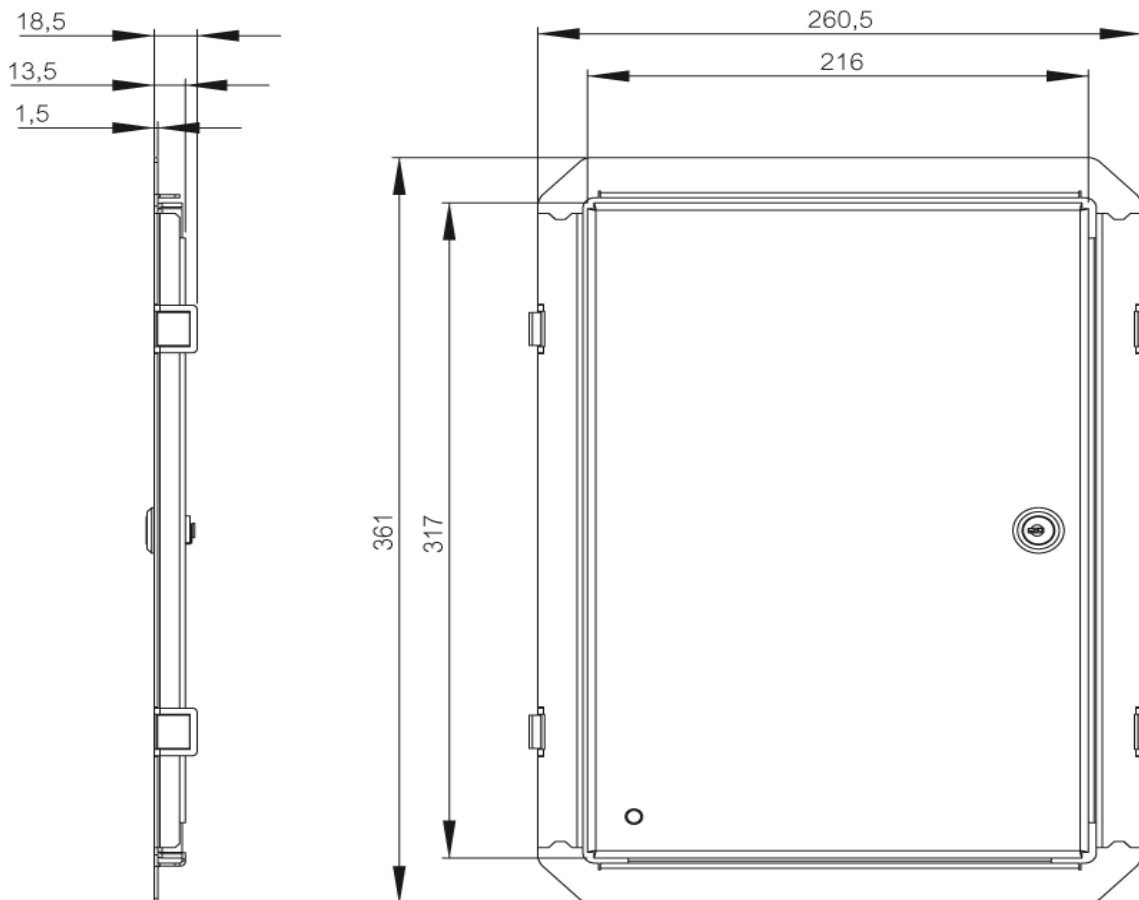

Product card: IDS ARCA 4030

Product nbr:	8120713
Description:	Inner door set
Remarks:	Galvanized steel, for sizes 400x300x150/210
Package:	1
Unit:	PCS
Product group:	
EAN:	6418074082381
SSTL number:	3423686
Electric No. Denmark:	8212094233
Electric No. Sweden:	2500172

Product is connected to following catalogs:

Fibox Enclosures : ARCA IEC : ARCA 4030

Fibox Enclosures : ARCA IEC : ARCA ACCESSORIES

Fibox Enclosures : : ARCA ACCESSORIES