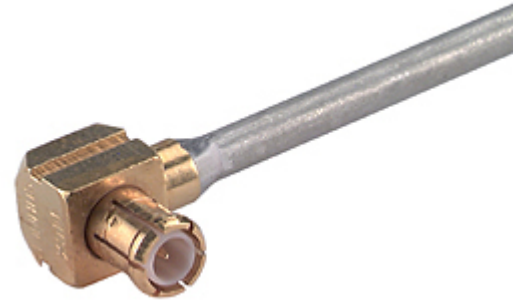

Coaxial Cable Connector 16_MCX-50-1-11/111_N

Description

Right angle cable plug

Interface standards

IEC 60169-36_CECC 22220

Technical Data

Electrical Data

Impedance 50 Ω
Interface frequency max. 6 GHz

Mechanical Data

Centre contact soldered
Outer 2contact soldered
Weight 0.000773 kg

Environmental Data

Operating temperature -65 °C to 165 °C
2011/65/EU (RoHS) compliant

Material Data

Piece Parts	Material	Surface Plating
Centre contact	Brass	Gold Plating (Nickel underplated)
Outer contact	Copper Beryllium Alloy	SUCOPRO Plating
Body	Brass	SUCOPRO Plating
Insulator	PFA / PTFE	