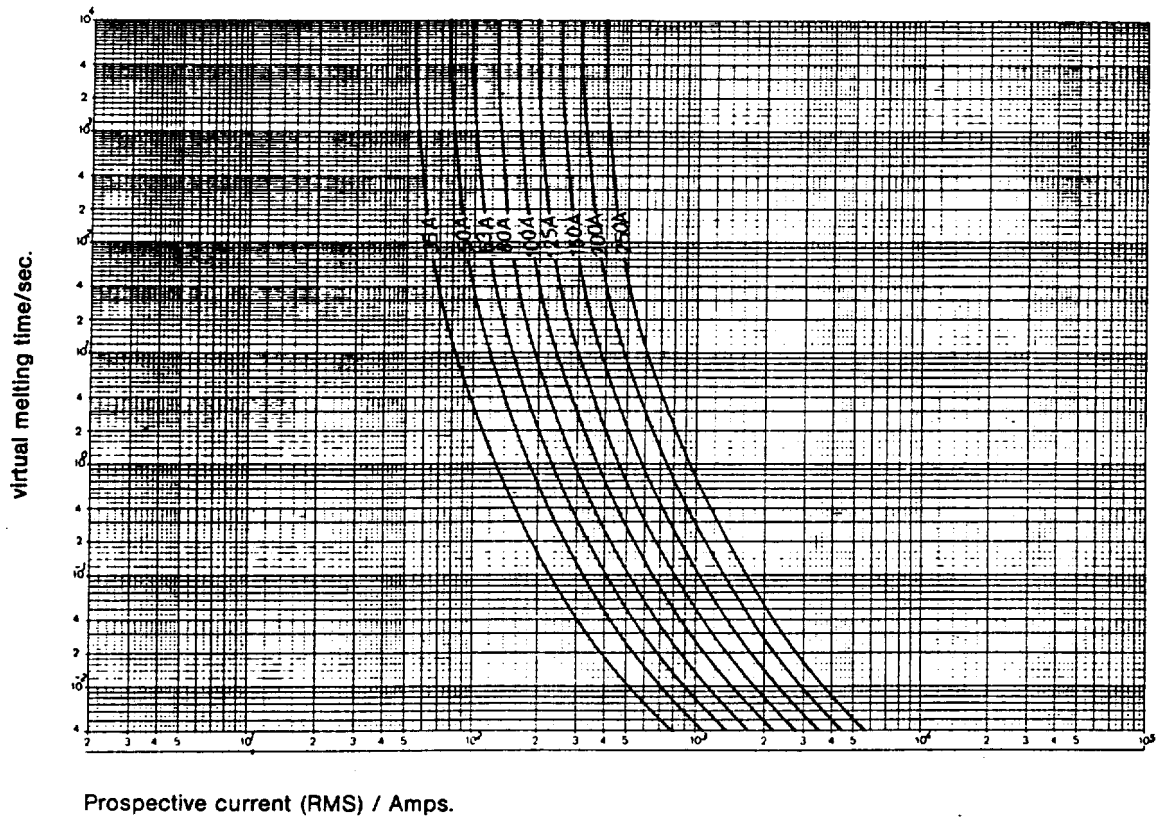

Various special Fuse Links V-1e/86

Fuse Links for battery powered industrial trucks.
80 V DIN 43560/1

Open Fuse Links Form A,

Rating A	Art.-Nr.	kg/100
50		
63		
80		
100		
125		
160		
200	90 030 05	0,5
250		
300		
355		
425		

Enclosed Fuse Links Form B,

Rating A	Art.-Nr.	kg/100
50		
63		
80		
100		
125		
160		
200	90 058 05	1,9
250		
300		
355		
425		

Test Specifications

Load	Opening Time
150 %	> 1 Std., 1 Hour
180 %	< 1 Std., 1 Hour
250 %	0,8 - 10 Sec.
400 %	0,2 - 2 Sec.

Open Fuse of various dimensions

Contact pieces and fusing-elements in one piece.

Fixing centres mm	Slots mm	Rating A	Art.-Nr.	kg/100
70	7	35	90 051 02	0,2
		50		
		63		
80	9	35	90 052 02	0,4
		50		
		63		
		80		
95	11	80	90 038 02	0,6
		100		
		125		
		160		
		200		

When ordering to indicate: — Amp.
— mm / fixing centres
— mm / slots

Copper contact. Hard soldered fuse-wires. Surface nickel-plated.
Minimum order quantity 100 pcs. of each required Amp. rating and design.

Slots mm	Rating A	Art.-Nr.	kg/100
7	35	90 001 02	0,5
	50		
	63		
9	35	90 002 02	0,8
	50		
	63		
	80		
11	80	90 003 02	1,4
	100		
	125		
	160		
	200		
14	160	90 004 02	3,1
	200		
	224		
	250		
	300		
	355		
17	355	90 005 02	6,5
	425		
	500		
	630		

Test Specifications

Load	Opening Time
160 %	> 1 Std., 1 Hour
180 %	< 1 Std., 1 Hour

SICHERUNGEN-BAU GMBH

Borker Straße 22 · Postfach 1940 · D-4670 Lünen

Telefon (02306) 7001-0 · Teletex 2306300 SIBALUE · Telegramm: SIBA D 4670 Lünen

Medium Time current characteristic