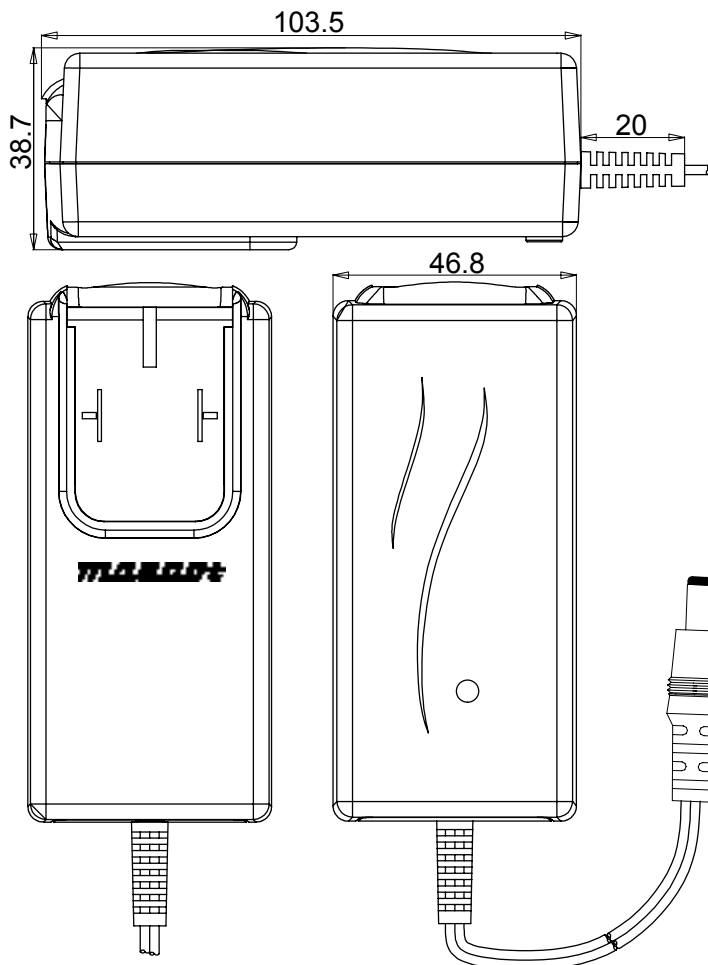

Model 2241 (2240 Lead Acid battery charger, max 1,3A)

Model 2241LI (2240LI Li-Ion battery charger, max 1,3A)

- IEC 320 mains cord / nettleledning 180mm EU, part no. 131306
- IEC 320 mains cord / nettleledning 180mm UK, part no. 131148
- IEC 320 mains cord / nettleledning 180mm US, part no. 131147

Additional housing weight (excl. plug/cord) +15g

Tilleggsvekt (uten plugg/ledning) +15g

All dimensions in mm

Alle mål i mm

EXCHANGEABLE AC PLUGS

EU plug adapter

part no. 018110

Weight: 21g