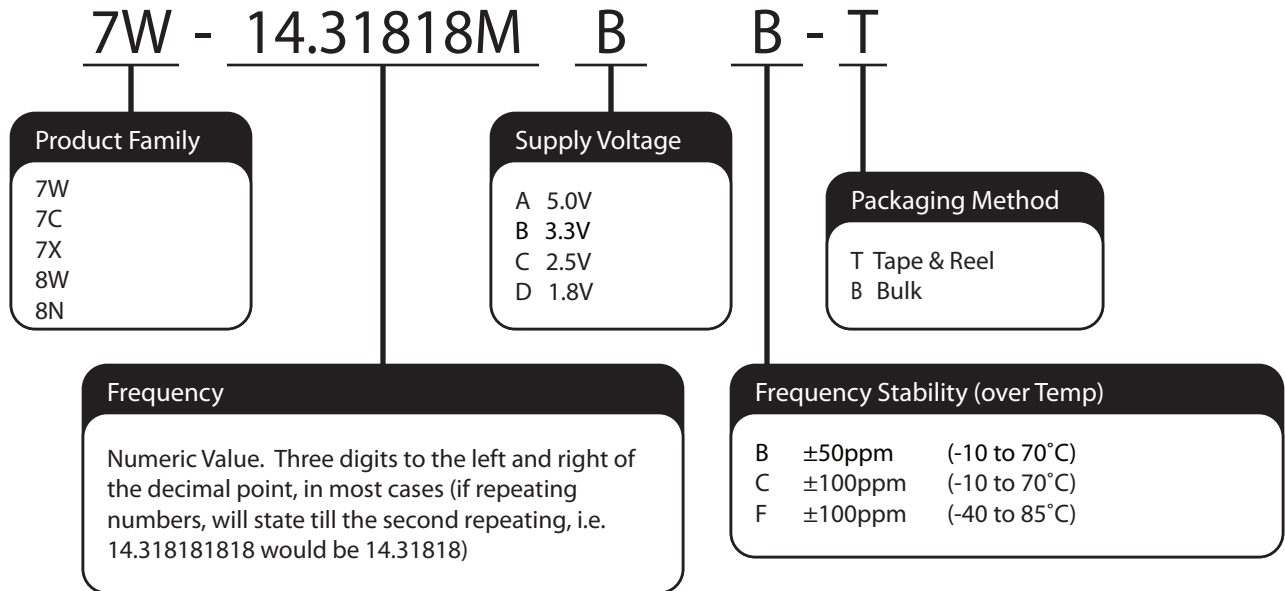

## OSCILLATOR Part Numbering System - CMOS

Example Part Number: 7W-14.31818M B B - T