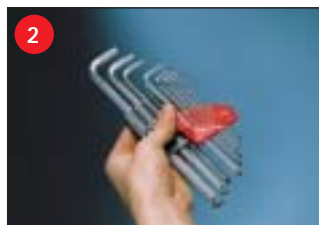

# Wiha ProStar Holder.

Right Key by Sliding Mechanism.

Practical bolster plate for all small keys.

With ProStar, it is possible to open the holder with only one hand thanks to the new sliding mechanism and the tool thus offers maximum-comfort working.

The optimum user benefit is manifested in the unique mechanism, which can be used to remove each key individually without having to move any of the other keys.

Thanks to the compact design, the ProStar takes up little space on the bench or in the toolbox.

*Push red upper part to the right.*

*Tip the required key forwards...*

*...and take it out.*

Wiha ProStar:

- New sliding mechanism for opening the holder with only one hand
- Quick removal of each individual key without having to move another key
- Compact design saves space on the bench and in the toolbox
- High-quality plastic material, impact-resistant, cadmium free
- New colour-coding system for immediate identification:

### 369R Ballpoint Hex L-Key, Long. With MagicRing®.

Blade: Chrome-vanadium steel, through hardened, chrome-plated.  
 Standards: Profile, length and hardness according to ISO 2936L.  
 Application: Insert screws into or remove from boreholes, especially in areas that are difficult to access.  
 Extra: MagicRing® made from spring steel holds all standard screws tight at various angles (available from 3 mm).  
 The ballpoint enables the user to work at angles up to 25°.