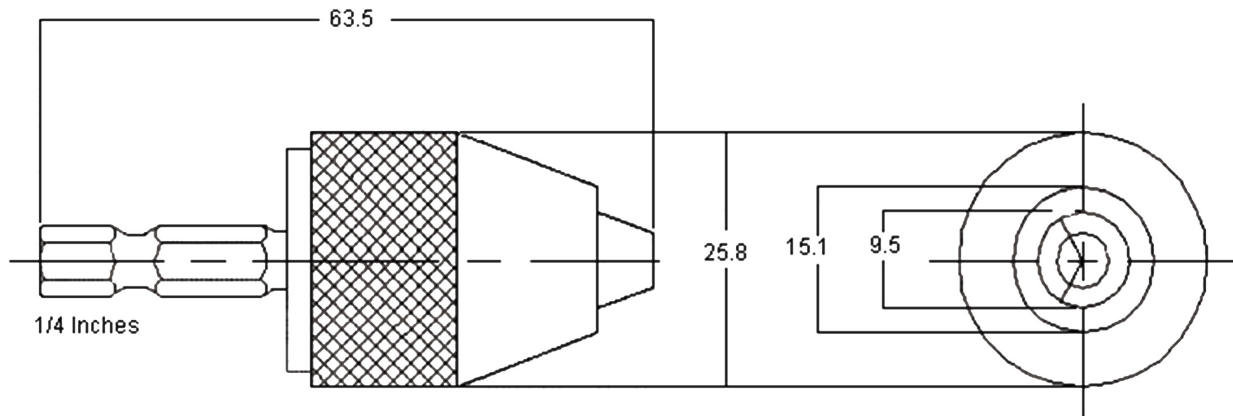

Keyless Chuck - Snap-out

Specifications:

- The claws : Powder metallurgy
- The knurl : Steel with chrome plated
- The hex shaft : Carbon steel with black finish
- Chuck Capacity Max : 6mm

Dimensions: Millimetres

Part Number Table

Description	Part Number
Chuck, Keyless, Snap-out	549

Important Notice : This data sheet and its contents (the "Information") belong to the members of the Premier Farnell group of companies (the "Group") or are licensed to it. No licence is granted for the use of it other than for information purposes in connection with the products to which it relates. No licence of any intellectual property rights is granted. The Information is subject to change without notice and replaces all data sheets previously supplied. The Information supplied is believed to be accurate but the Group assumes no responsibility for its accuracy or completeness, any error in or omission from it or for any use made of it. Users of this data sheet should check for themselves the Information and the suitability of the products for their purpose and not make any assumptions based on information included or omitted. Liability for loss or damage resulting from any reliance on the Information or use of it (including liability resulting from negligence or where the Group was aware of the possibility of such loss or damage arising) is excluded. This will not operate to limit or restrict the Group's liability for death or personal injury resulting from its negligence. DURATOOL is the registered trademark of the Group. © Premier Farnell plc 2012.