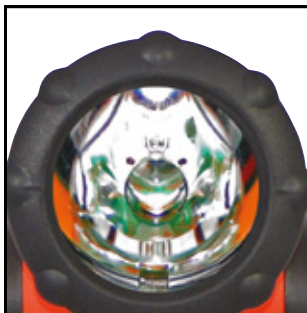

LIGHT BY  
**CREE** LEDs

EMERGENCY FLASH

**LED**  
**SPECIFICATION**

- 80 Lumen White Cree LED
  - Rubberised head for greater protection
  - 3M Reflective Strap for greater visibility
  - Collimator lens
  - Emergency flash function
  - 90° Rotational head
  - Rubberised Non-Slip headbands
  - Impact Resistant to 1M
  - Water Resistant
- 
- BATTERY: 1x1.5v AA Duracell Alkaline (Included)
  - SIZE: Headlight 50mm x 50mm x 60mm
  - Battery Pack 72mm x 39mm x 25mm
  - WEIGHT: 80g (With Battery)

ANSI FL 1	WHITE LED	SOS FLASHING*
	80 LUMENS	N/A
	4470cd	N/A
	134m	N/A
	13h	34h
		✓
		✓

\*Flashing mode specifications cannot be measured by ANSI FL1 standard. Flashing mode runtime is based on measurement of battery capacity change only.

▶ Collimator Lens

▶ Screw Fit Battery Cap

▶ 3M Reflective Strips

▶ 1 x AA Battery (Included)