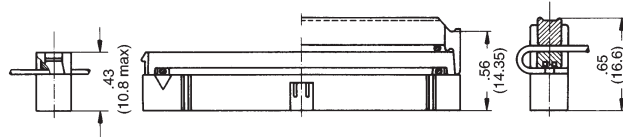

**Series 050
Sockets**

**6 to 64 contact sockets
compatible with:
Din 41651,
MIL-C-83503**

Without Strain Relief

With Strain Relief Bracket - Optional

Dimensions

	6	10	14	16	20	26	34	40	50	60	64
a	.48" (12.2)	.68" (17.3)	.88" (22.4)	.98" (24.9)	1.18" (30.0)	1.48" (37.6)	1.88 (47.8)	"2.18" (55.4)	2.68" (68.1)	3.18" (80.8)	3.38" (85.9)
b	.200" (5.08)	.400" (10.16)	.600" (15.24)	.700" (17.78)	.900" (22.86)	1.200" (30.48)	1.600" (40.64)	1.900" (48.26)	2.400" (60.96)	2.900" (73.66)	3.100" (78.74)

Part numbers

No. of contacts 6, 10, 14, 16, 20, 26, 34, 40, 50, 60, 64		□□ = Number of Circuits		
Sockets				
Termination Methods	Plating Thickness	Without Strain Relief		Strain Relief Bracket
		Without Center Polarization	With Center Polarization	
Insulation displacement connection	30μ" Au Plating	050-0 □□ - 435	050-0 □□ - 435A	050-000-0 □□ Must Order Separate
	15μ" Au Plating	050-0 □□ - 455	050-0 □□ - 455A	