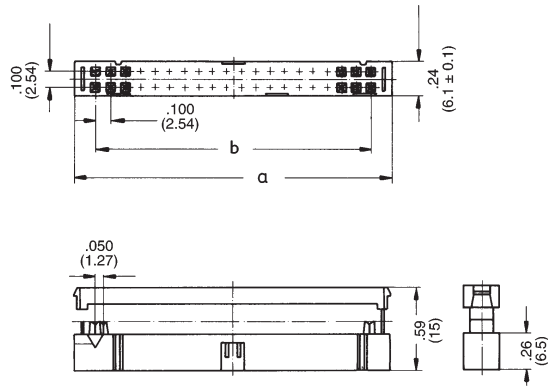

**Series 050
Sockets**

**6 to 64 contact sockets
compatible with:
Din 41651,
MIL-C-83503**

Without Strain Relief

With Strain Relief Bracket - Optional

Dimensions

	6	10	14	16	20	26	34	40	50	60	64
a	.48" (12.2)	.68" (17.3)	.88" (22.4)	.98" (24.9)	1.18" (30.0)	1.48" (37.6)	1.88 (47.8)	"2.18" (55.4)	2.68" (68.1)	3.18" (80.8)	3.38" (85.9)
b	.200" (5.08)	.400" (10.16)	.600" (15.24)	.700" (17.78)	.900" (22.86)	1.200" (30.48)	1.600" (40.64)	1.900" (48.26)	2.400" (60.96)	2.900" (73.66)	3.100" (78.74)

Part numbers

No. of contacts 6, 10, 14, 16, 20, 26, 34, 40, 50, 60, 64		□□ = Number of Circuits		
Sockets				
Termination Methods	Plating Thickness	Without Strain Relief		Strain Relief Bracket
		Without Center Polarization	With Center Polarization	
Insulation displacement connection	30μ" Au Plating	050-0 □□ - 435	050-0 □□ - 435A	050-000-0 □□ Must Order Separate
	15μ" Au Plating	050-0 □□ - 455	050-0 □□ - 455A	