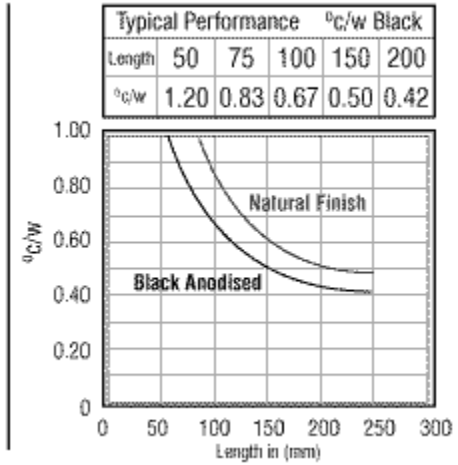

300 SERIES

325AB

333AB

340AB

Performance figures are shown as an indication of a heatsink's actual performance. It is recommended that the effectiveness of any

300 / 400 SERIES

345AB

350AB

430AB

Performance figures are shown as an indication of a heatsink's actual performance. It is recommended that the effectiveness of any

X-ON Electronics

Largest Supplier of Electrical and Electronic Components