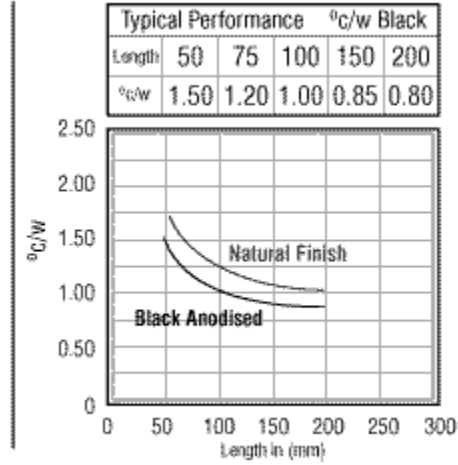

300 SERIES

325AB

333AB

340AB

Performance figures are shown as an indication of a heatsink's actual performance. It is recommended that the effectiveness of any

300 / 400 SERIES

345AB

350AB

430AB

Performance figures are shown as an indication of a heatsink's actual performance. It is recommended that the effectiveness of any

X-ON Electronics

Largest Supplier of Electrical and Electronic Components