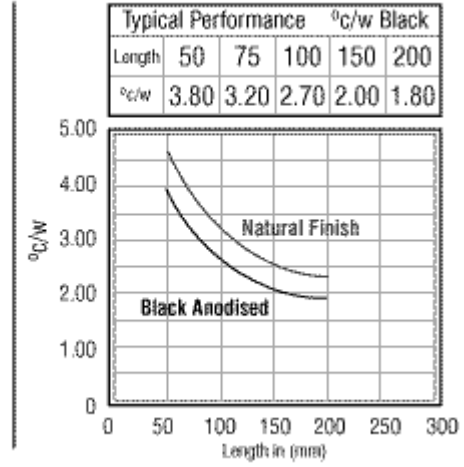

300 SERIES

325AB

333AB

340AB

Performance figures are shown as an indication of a heatsink's actual performance. It is recommended that the effectiveness of any

300 / 400 SERIES

345AB

350AB

430AB

Performance figures are shown as an indication of a heatsink's actual performance. It is recommended that the effectiveness of any

X-ON Electronics

Largest Supplier of Electrical and Electronic Components