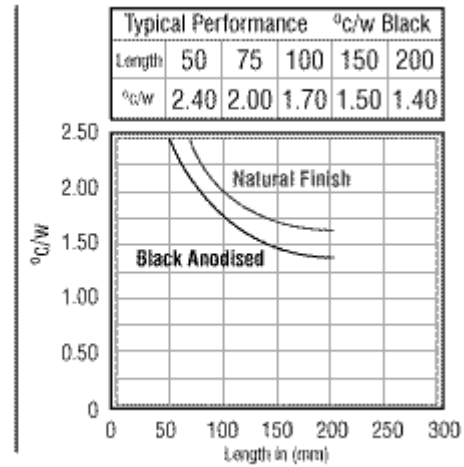

300 SERIES

325AB

333AB

340AB

Performance figures are shown as an indication of a heatsink's actual performance. It is recommended that the effectiveness of any

300 / 400 SERIES

345AB

350AB

430AB

Performance figures are shown as an indication of a heatsink's actual performance. It is recommended that the effectiveness of any

X-ON Electronics

Largest Supplier of Electrical and Electronic Components