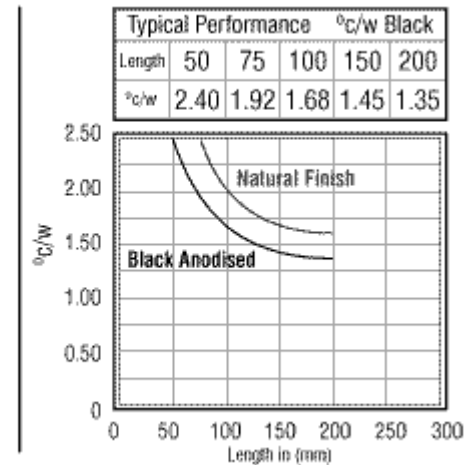

300 SERIES

325AB

333AB

340AB

Performance figures are shown as an indication of a heatsink's actual performance. It is recommended that the effectiveness of any

300 / 400 SERIES

345AB

350AB

430AB

Performance figures are shown as an indication of a heatsink's actual performance. It is recommended that the effectiveness of any

X-ON Electronics

Largest Supplier of Electrical and Electronic Components