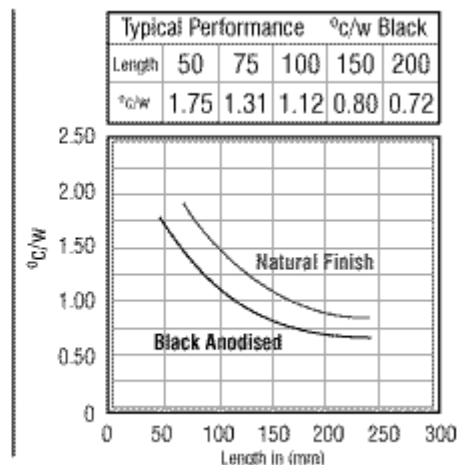

300 SERIES

325AB

333AB

340AB

Performance figures are shown as an indication of a heatsink's actual performance. It is recommended that the effectiveness of any

300 / 400 SERIES

345AB

350AB

430AB

Performance figures are shown as an indication of a heatsink's actual performance. It is recommended that the effectiveness of any

X-ON Electronics

Largest Supplier of Electrical and Electronic Components