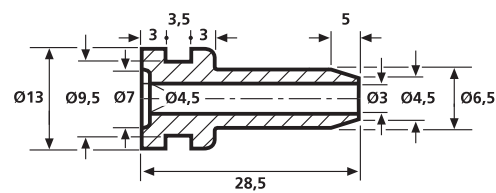

Application

Bend protection grommets are typically used for protection of cables at apertures in casings.

Protection of cables and routing free of kinks and breakage.

HV2101

HV2104

HV2101A

HV2206

HV2103