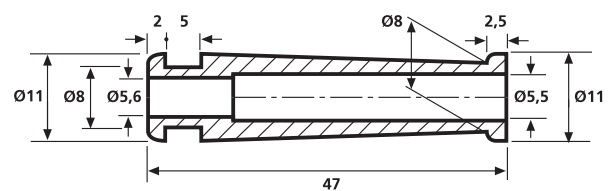

Application

Bend protection grommets are typically used for protection of cables at apertures in casings.

Protection of cables and routing free of kinks and breakage.

HV2101

HV2104

HV2101A

HV2206

HV2103

HV2209

HV2107

HV2210

HV2213

HV2228

Material Data

Material	Flexible Polyvinyl Chloride, cadmium free (PVC)
Flammability	UL94 V2
Operating Temperature	-30 °C to +60 °C
Shore Hardness A	60±5

Technical Table