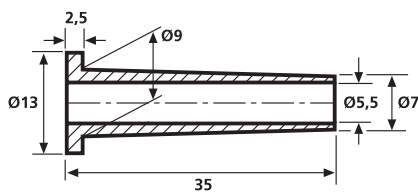

3.5

Cable Protection Systems

Grommets

Bend Protection Grommets

Features and Benefits

HellermannTyton strain protection grommets are made of flexible PVC and non-migrating Helvin. They have excellent insulating properties and are resistant to chemicals.

Application

Bend protection grommets are typically used for protection of cables at apertures in casings.

HV2101