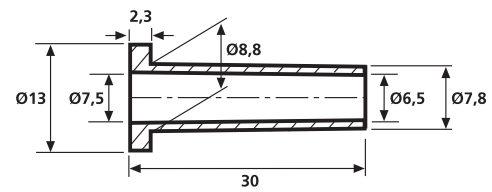

HV2210

Material Data

Material	Flexible Polyvinyl Chloride, cadmium free (PVC)
Flammability	UL94 V2
Operating Temperature	-30 °C to +60 °C
Shore Hardness A	60±5

Technical Table

Article-No.	Type	Material	Colour
632-01010	HV2101	PVC	Black (BK)
632-01017	HV2101	PVC	Grey (GY)
632-01019	HV2101	PVC	White (WH)
632-01020	HV2101A	PVC	Black (BK)
632-01028	HV2101A	PVC	Grey (GY)
632-01030	HV2103	PVC	Black (BK)
632-01040	HV2104	PVC	Black (BK)
632-01070	HV2107	PVC	Black (BK)
632-01079	HV2107	PVC	White (WH)
632-02060	HV2206	PVC	Black (BK)
632-02090	HV2209	PVC	Black (BK)
632-02100	HV2210	PVC	Black (BK)
632-02109	HV2210	PVC	White (WH)
632-02130	HV2213	PVC	Black (BK)
632-02280	HV2228	PVC	Black (BK)
632-02288	HV2228	PVC	Grey (GY)

All dimensions in mm. Subject to technical changes.