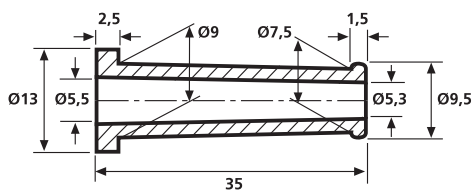

Application

Bend protection grommets are typically used for protection of cables at apertures in casings.

Protection of cables and routing free of kinks and breakage.

HV2101

HV2104

HV2101A

HV2206

HV2103

HV2209

HV2107

HV2210

HV2213

HV2228

Material Data

Material	Flexible Polyvinyl Chloride, cadmium free (PVC)
Flammability	UL94 V2
Operating Temperature	-30 °C to +60 °C
Shore Hardness A	60±5

Technical Table