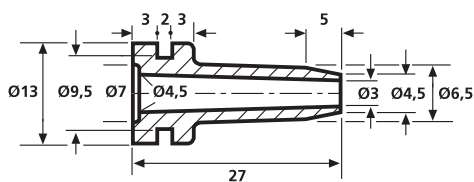

Application

Bend protection grommets are typically used for protection of cables at apertures in casings.

Protection of cables and routing free of kinks and breakage.

HV2101

HV2104

HV2101A

HV2206

HV2103

HV2209

HV2107

HV2210

HV2213

HV2228

Material Data

Material	Flexible Polyvinyl Chloride, cadmium free (PVC)
Flammability	UL94 V2
Operating Temperature	-30 °C to +60 °C
Shore Hardness A	60±5

Technical Table