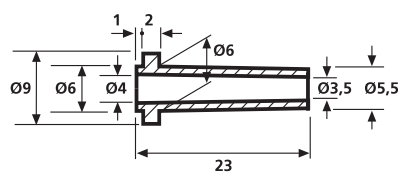

HV2213

Material Data

Material	Flexible Polyvinyl Chloride, cadmium free (PVC)
Flammability	UL94 V2
Operating Temperature	-30 °C to +60 °C
Shore Hardness A	60±5

Technical Table

Article-No.	Type	Material	Colour
632-01010	HV2101	PVC	Black (BK)
632-01017	HV2101	PVC	Grey (GY)
632-01019	HV2101	PVC	White (WH)
632-01020	HV2101A	PVC	Black (BK)
632-01028	HV2101A	PVC	Grey (GY)
632-01030	HV2103	PVC	Black (BK)
632-01040	HV2104	PVC	Black (BK)
632-01070	HV2107	PVC	Black (BK)
632-01079	HV2107	PVC	White (WH)
632-02060	HV2206	PVC	Black (BK)
632-02090	HV2209	PVC	Black (BK)
632-02100	HV2210	PVC	Black (BK)
632-02109	HV2210	PVC	White (WH)
632-02130	HV2213	PVC	Black (BK)
632-02280	HV2228	PVC	Black (BK)
632-02288	HV2228	PVC	Grey (GY)

All dimensions in mm. Subject to technical changes.