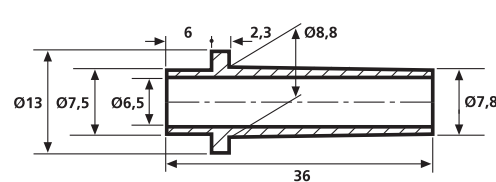

Application

Bend protection grommets are typically used for protection of cables at apertures in casings.

Protection of cables and routing free of kinks and breakage.

HV2101

HV2104

HV2101A

HV2206

HV2103