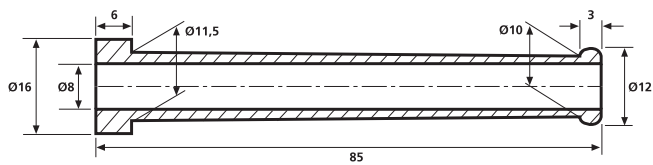

Application

Bend protection grommets are typically used for protection of cables at apertures in casings.

Protection of cables and routing free of kinks and breakage.

HV2101

HV2104

HV2101A

HV2206

HV2103

HV2209

HV2107

HV2210

HV2213

HV2228

Material Data

Material	Flexible Polyvinyl Chloride, cadmium free (PVC)
Flammability	UL94 V2
Operating Temperature	-30 °C to +60 °C
Shore Hardness A	60±5

Technical Table