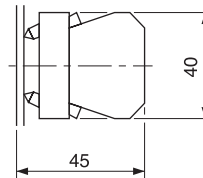

Contact Block with Mounting Plate

- Control blocks and mountings plates as above supplied as one assembly
- Plastic plate must be used with plastic switches

TYPE NO.	DESCRIPTION
CC10B	Green NO contact + metal base
CC01B	Red NC contact + metal base
CC10B/P	Green NO contact + plastic base
CC01B/P	Red NC contact + plastic base

Dust Cap

- Clear Silicon protection cap for push buttons
- Other colours to order

TYPE NO.	DESCRIPTION
CCTTRDCL	Clear dust cap