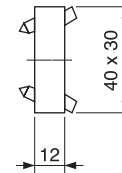

CONTROL PRODUCTS

Contact Block

- NO and NC contact blocks
- Screw fixed to mounting plate
- Can be stacked side by side/piggybacked

TYPE NO.	DESCRIPTION
CCTTC1R	Red NC
CCTTC0G	Green NO

Mounting Plate

- Mounting plate for contact blocks
- Holds 1 or 2 NO or NC contact blocks
- Metal plate must be used with metal switches

TYPE NO.	DESCRIPTION
CCTTP	Metal Mounting plate
CCTTPP	Plastic Mounting Plate

Contact Block with Mounting Plate

- Control blocks and mountings plates as above supplied as one assembly
- Plastic plate must be used with plastic switches

TYPE NO.	DESCRIPTION
CCTTBES	60mm diameter e-stop
CCTTBNP	Name plate blank

PCB
TERMINAL
BLOCKS

INTER-
CONNECTION

FUSES &
FUSE-
HOLDERS

LEDs &
INDICATORS

MINIATURE
SWITCHES

LIMIT &
SAFETY
SWITCHES

CONTROL
PRODUCTS