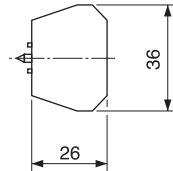

CONTROL PRODUCTS

Contact Block

- NO and NC contact blocks
- Screw fixed to mounting plate
- Can be stacked side by side/piggybacked

TYPE NO.	DESCRIPTION
CCTTC1R	Red NC
CCTTC0G	Green NO

Mounting Plate

- Mounting plate for contact blocks
- Holds 1 or 2 NO or NC contact blocks
- Metal plate must be used with metal switches

TYPE NO.	DESCRIPTION
CCTTP	Metal Mounting plate
CCTTPP	Plastic Mounting Plate

Contact Block with Mounting Plate

- Control blocks and mountings plates as above supplied as one assembly
- Plastic plate must be used with plastic switches

TYPE NO.	DESCRIPTION
CCTTBES	60mm diameter e-stop
CCTTBNP	Name plate blank

PCB
TERMINAL
BLOCKS

INTER-
CONNECTION

FUSES &
FUSE-
HOLDERS

LEDs &
INDICATORS

MINIATURE
SWITCHES

LIMIT &
SAFETY
SWITCHES

CONTROL
PRODUCTS