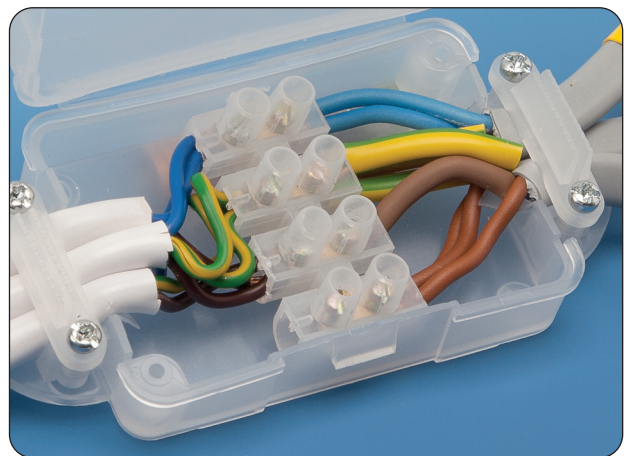

Connector Box

Connector Box ⁺

HTCB+

HellermannTyton has manufactured its own enclosure to house terminal strips. A thermo plastic (polypropylene) enclosure, which can be used as a junction box for fixed wiring and when used in conjunction with the cable restraints (supplied) can also be used as an in-line connector for such applications as terminating solid/stranded cable to flexible cable. Its tapered pin allows ease when locating the connector strip within the housing. Its tapered pin allows ease when locating the connector strip within the housing.

Contents include:

- 1 x connector box enclosure
- 2 x cable restraints
- 4 screws 12.5mm x 3mm (for cable restraints)
- 2 x screws 19.5mm x 3mm (for box lid)
- Screws and cable restraints are packed separately to save contractors assembly time
- Supplied in a trade counter merchandiser in quantities of 50

Dimensions: 109mm x 52mm x 28mm

Voltage: 250 V AC

The HTCB+ is designed to take up to 4 pole 15/16A terminal strips across its width enabling wiring of typical lighting circuit with cabling loop in, loop out, switch and light, for example.