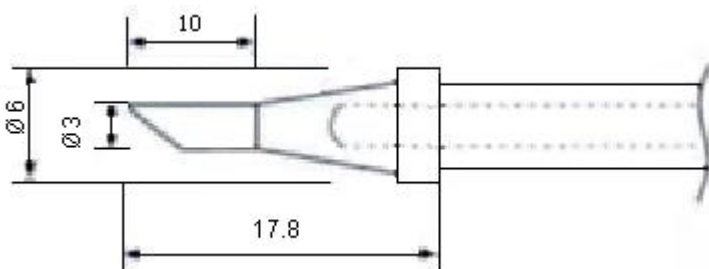

D00761

D00762

D00763

D00764

Part Number Table

Description	Part Number
Tip, For ZD-415, 0.4 mm	D00761
Tip, For ZD-415, 1 mm	D00762
Tip, For ZD-415, 2 mm	D00763
Tip, For ZD-415, 3 mm	D00764

Important Notice : This data sheet and its contents (the "Information") belong to the members of the Premier Farnell group of companies (the "Group") or are licensed to it. No licence is granted for the use of it other than for information purposes in connection with the products to which it relates. No licence of any intellectual property rights is granted. The Information is subject to change without notice and replaces all data sheets previously supplied. The Information supplied is believed to be accurate but the Group assumes no responsibility for its accuracy or completeness, any error in or omission from it or for any use made of it. Users of this data sheet should check for themselves the Information and the suitability of the products for their purpose and not make any assumptions based on information included or omitted. Liability for loss or damage resulting from any reliance on the Information or use of it (including liability resulting from negligence or where the Group was aware of the possibility of such loss or damage arising) is excluded. This will not operate to limit or restrict the Group's liability for death or personal injury resulting from its negligence. DURATOOL is the registered trademark of the Group. © Premier Farnell plc 2012.