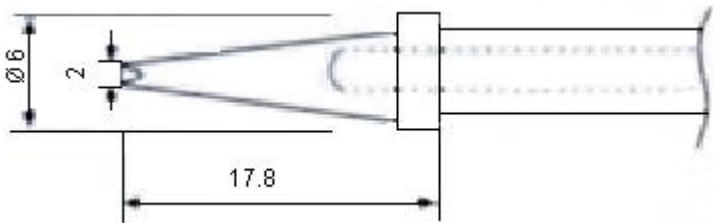

D00761

D00762

D00763

D00764

Part Number Table

Description	Part Number
Tip, For ZD-415, 0.4 mm	D00761
Tip, For ZD-415, 1 mm	D00762
Tip, For ZD-415, 2 mm	D00763
Tip, For ZD-415, 3 mm	D00764

Important Notice : This data sheet and its contents (the "Information") belong to the members of the Premier Farnell group of companies (the "Group") or are licensed to it. No licence is granted for the use of it other than for information purposes in connection with the products to which it relates. No licence of any intellectual property rights is granted. The Information is subject to change without notice and replaces all data sheets previously supplied. The Information supplied is believed to be accurate but the Group assumes no responsibility for its accuracy or completeness, any error in or omission from it or for any use made of it. Users of this data sheet should check for themselves the Information and the suitability of the products for their purpose and not make any assumptions based on information included or omitted. Liability for loss or damage resulting from any reliance on the Information or use of it (including liability resulting from negligence or where the Group was aware of the possibility of such loss or damage arising) is excluded. This will not operate to limit or restrict the Group's liability for death or personal injury resulting from its negligence. DURATOOL is the registered trademark of the Group. © Premier Farnell plc 2012.