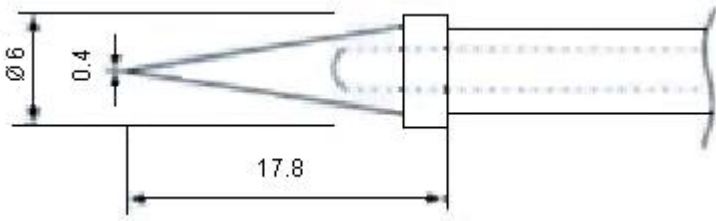

D00761

D00762

D00763

D00764

Part Number Table

Description	Part Number
Tip, For ZD-415, 0.4 mm	D00761
Tip, For ZD-415, 1 mm	D00762
Tip, For ZD-415, 2 mm	D00763
Tip, For ZD-415, 3 mm	D00764

Important Notice : This data sheet and its contents (the "Information") belong to the members of the Premier Farnell group of companies (the "Group") or are licensed to it. No licence is granted for the use of it other than for information purposes in connection with the products to which it relates. No licence of any intellectual property rights is granted. The Information is subject to change without notice and replaces all data sheets previously supplied. The Information supplied is believed to be accurate but the Group assumes no responsibility for its accuracy or completeness, any error in or omission from it or for any use made of it. Users of this data sheet should check for themselves the Information and the suitability of the products for their purpose and not make any assumptions based on information included or omitted. Liability for loss or damage resulting from any reliance on the Information or use of it (including liability resulting from negligence or where the Group was aware of the possibility of such loss or damage arising) is excluded. This will not operate to limit or restrict the Group's liability for death or personal injury resulting from its negligence. DURATOOL is the registered trademark of the Group. © Premier Farnell plc 2012.