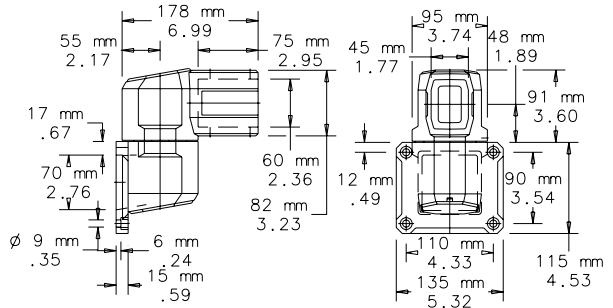

**WALL JOINT (HORIZONTAL)**

Includes access plates for easy wire installation. Turning range of 300 degrees. Cast aluminum with RAL 7035 light-gray polyester powder paint finish. Setscrews, gasket and removable access plates included. Mounting fasteners not provided.

**BULLETIN: CS4**

Catalog Number	Weight (lb.)
CCS2WJHLG	5.0

87799101