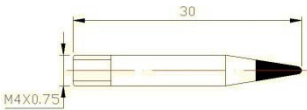

50W Soldering Irons

Description

Versatile hobbyist iron with in-handle temperature adjustment making it suitable for a variety of different soldering applications.

Specifications

Voltage : 220 to 240V
Power : 50W
Temperature : 200 to 450°C
Heating Element : Natural Mica Heater

Spares / Accessories

D00803-B8-1 Pointed 0.5mm Tip

Spares / Accessories

Part Number Table

Description	Part Number
Soldering Iron, 50W, Variable Temp	D00803
Soldering Iron 50W Clear EU Plug	D00804
Spare Tip, D00803	D00803-B8-1