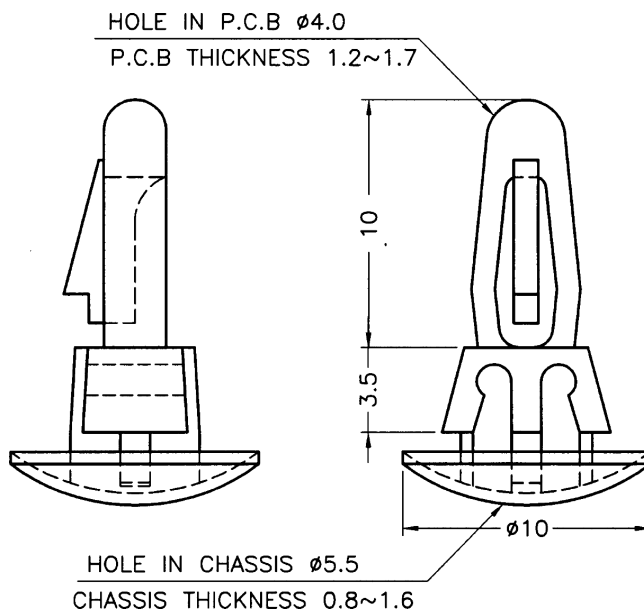

PCB Spacer Support

Specifications:

Overall Length	: 3mm
Spacer Material	: Nylon 6.6
Bore Dia. Nom	: 4mm
Colour	: White
Thread Length	: 10mm
Overall Length	: 10mm

Dimensions : Millimetres

Part Number Table

Description	Part Number
PCB Spacer Support, Nylon 6.6, Natural	D01449

Important Notice : This data sheet and its contents (the "Information") belong to the members of the Premier Farnell group of companies (the "Group") or are licensed to it. No licence is granted for the use of it other than for information purposes in connection with the products to which it relates. No licence of any intellectual property rights is granted. The Information is subject to change without notice and replaces all data sheets previously supplied. The Information supplied is believed to be accurate but the Group assumes no responsibility for its accuracy or completeness, any error in or omission from it or for any use made of it. Users of this data sheet should check for themselves the Information and the suitability of the products for their purpose and not make any assumptions based on information included or omitted. Liability for loss or damage resulting from any reliance on the Information or use of it (including liability resulting from negligence or where the Group was aware of the possibility of such loss or damage arising) is excluded. This will not operate to limit or restrict the Group's liability for death or personal injury resulting from its negligence. DURATOOL is the registered trademark of the Group. © Premier Farnell plc 2012.