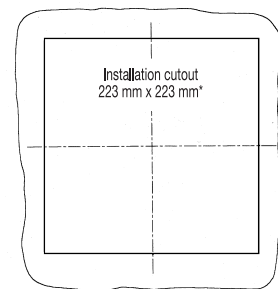

PF 2500 & 3000

Installation cutout