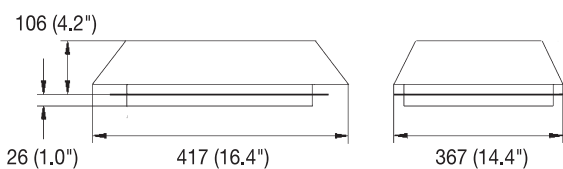

- Provides high airflow for proper air circulation
- The fan pulls air through the enclosure vertically to cool the equipment inside while removing warm air directly from the upper area of the enclosure.
- Low, compact 4" profile.
- Utilizes PFA 5/6000 exhaust filters as intake louvers
- Global Approvals
- Pagoda style to match modular enclosure systems

Air Flow data:	PTF 4000	PTF 8000
Free flow air delivery (CFM²)	304	542
Air delivery w/ exhaust (CFM³)	234	366
Max. static pressure (PA)	223	380
Noise level	61	71
Ambient temperature °F (Max/Min)	122/14	122/14
Max. relative humidity (rH)	90%	
Duty cycle	100%	

Electrical data:	PTF 4000	PTF 8000
Rated voltage	115V / 230V	115V / 230V
Rated frequency	50/60Hz (Fan CFM based on 115V 60Hz performance)	
Power consumption	40 Watts	95 Watts
Current draw	0.4A / 0.2A	0.8A / 0.4A
Connection Method	Terminal strip	

Supplementary data:	PTF 4000	PTF 8000
Weight (without packaging)	15 lbs (6.8 kg)	19lbs (6.5 kg)
Outside dimensions (mm)	106 x 417 x 367	110 x 530 x 350
Bearing type	ball bearing	
Construction material	sprayed thermoplastic (ABS-FR), self-extinguishing UL 94 VO	
Standard Colors	RAL 7032 (beige)	
Climatic data	max. ambient temperature +131°F (+55°C) min. ambient temperature +46°F (+8°C)	
NEMA Rating / Ingress protection	NEMA 1/ IP 43	

PTF 4000