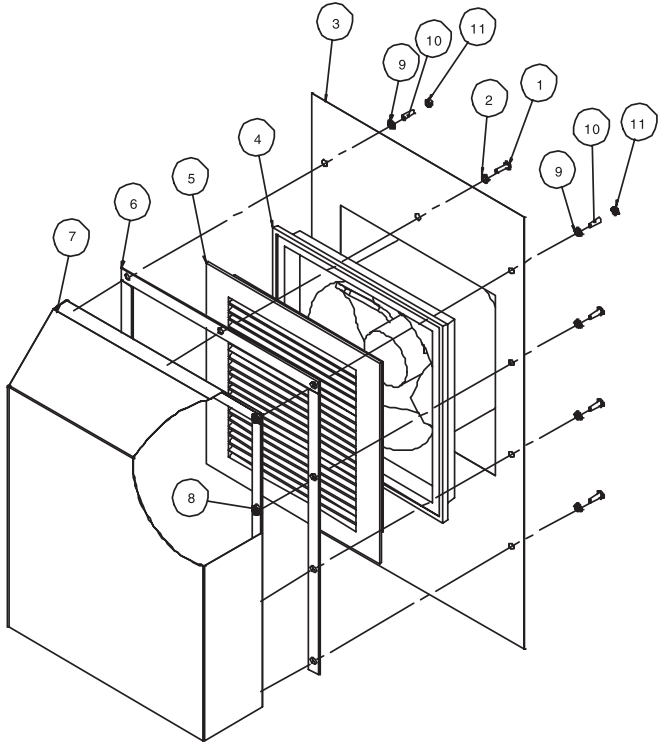

MODEL	A	B	C	D	E	F	G	H
PF-RH-2000	6.85	N/A	0.97	1.48	4.75	N/A	4.92	6
PF-RH-25/3000	10.79	5.39	1.00	2.50	6.82	N/A	8.78	7
PF-RH-5/6000	13.74	6.87	1.14	2.15	5.86	5.86	11.45	9