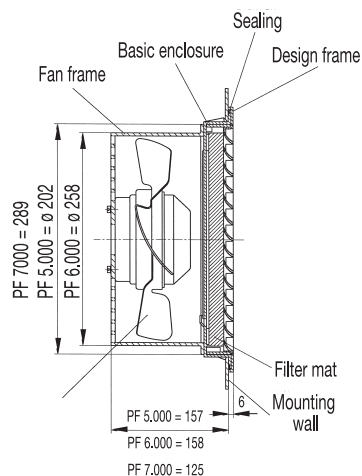

Supplementary data:	PF 1000	PF 2000	PF 2500	PF 3000	PF 5000	PF 6000	PF 7000
Weight (without packaging)	1.21 lbs	1.62 lbs	3.8 lbs	4.0 lbs	6.6 lbs	7.7 lbs	9.0 lbs
Outside dimensions	105 x 105 x 52	150 x 150 x 72	250 x 250 x 111	250 x 250 x 121	325 x 325 x 157	325 x 325 x 158	325 x 325 x 125
Bearing type	sleeve bearings			ball bearings			
Construction material	sprayed thermoplastic (ABS-FR), self-extinguishing UL 94 VO						
Standard Colors	RAL 9011 (black) or RAL 7032 (beige)						
Climatic data	max. ambient temperature +131°F (+55°C) min. ambient temperature +46°F (+8°C)						
NEMA Rating / Ingress protection	NEMA 1 / IP 43			NEMA 12 / IP 54			

**PF 1000**

**Installation cutout**

**PF 2000**

**Installation cutout**

**PF 2500 & 3000**

**Installation cutout**

**PF 5000, 6000 & 7000**

**Installation cutout**