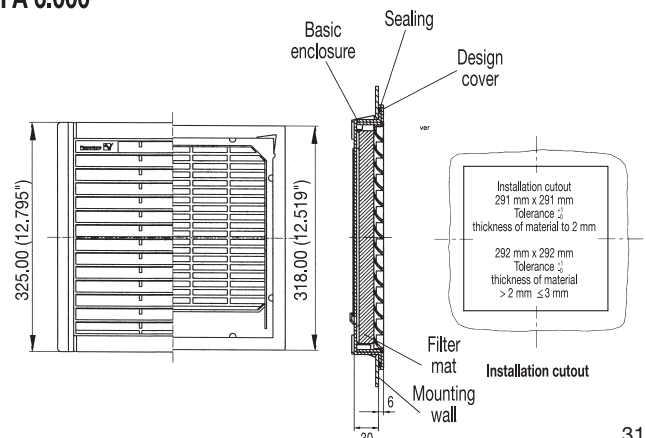

Exhaust Filters

- Patented “Click & Fit” design provides a hardware free installation!
- Poured-in foam gasket allows for quick NEMA 12 sealing against the enclosure (except PF 1000)
- Plastic made from strong (ABS-FR), self-extinguishing (UL 94 VO) material
- Black and Beige grills available on all NEMA 12 models

Technical data:	PFA 1000	PFA 2000	PFA 25/3000	PFA 5/6000
Filter density (g/m²)	150	150	150	150
Filtration efficiency	73%	73%	73%	73%
Outside Dimensions (mm)	105 x 105 x 10	150 x 150 x 27	250 x 250 x 30	325 x 325 x 30
Construction Material	sprayed thermoplastic (ABS-FR), self-extinguishing UL 94 VO			
Standard Colors	RAL 9011 (black) or RAL 7032 (beige)			
NEMA Rating	NEMA 1/ IP 43	NEMA 12 / IP 54		

PFA 6.000