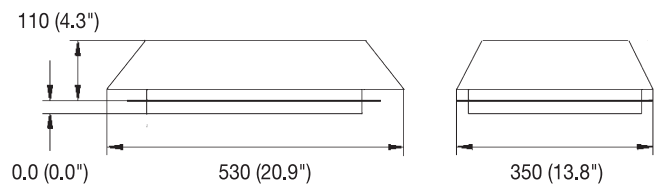

Top Mount Filterfans®

- Provides high airflow for proper air circulation
- The fan pulls air through the enclosure vertically to cool the equipment inside while removing warm air directly from the upper area of the enclosure.
- Low, compact 4" profile.
- Utilizes PFA 5/6000 exhaust filters as intake louvers
- Global Approvals
- Pagoda style to match modular enclosure systems

Air Flow data:	PTF 4000	PTF 8000
Free flow air delivery (CFM²)	304	542
Air delivery w/ exhaust (CFM³)	234	366
Max. static pressure (PA)	223	380
Noise level	61	71
Ambient temperature °F (Max/Min)	122/14	122/14
Max. relative humidity (rH)	90%	
Duty cycle	100%	

Electrical data:	PTF 4000	PTF 8000
Rated voltage	115V / 230V	115V / 230V
Rated frequency	50/60Hz (Fan CFM based on 115V 60Hz performance)	
Power consumption	40 Watts	95 Watts
Current draw	0.4A / 0.2A	0.8A / 0.4A
Connection Method	Terminal strip	

Supplementary data:	PTF 4000	PTF 8000
Weight (without packaging)	15 lbs (6.8 kg)	19lbs (6.5 kg)
Outside dimensions (mm)	106 x 417 x 367	110 x 530 x 350
Bearing type	ball bearing	
Construction material	sprayed thermoplastic (ABS-FR), self-extinguishing UL 94 VO	
Standard Colors	RAL 7032 (beige)	
Climatic data	max. ambient temperature +131°F (+55°C) min. ambient temperature +46°F (+8°C)	
NEMA Rating / Ingress protection	NEMA 1/ IP 43	

PTF 8000