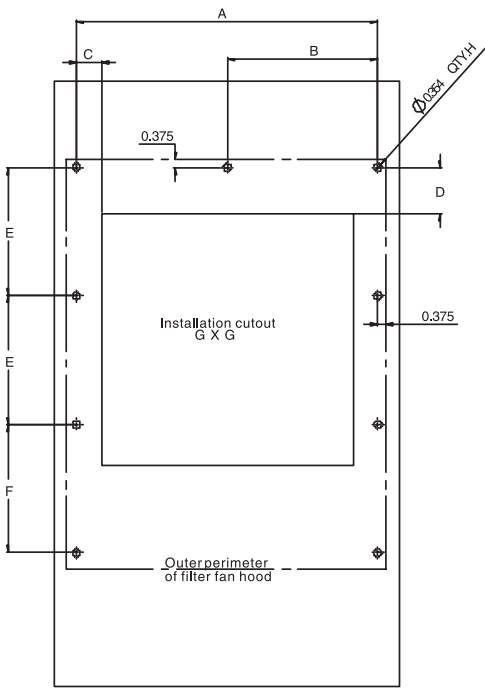

MODEL	A	B	C	D	E	F	G	H
PF-RH-2000	6.85	N/A	0.97	1.48	4.75	N/A	4.92	6
PF-RH-25/3000	10.79	5.39	1.00	2.50	6.82	N/A	8.78	7
PF-RH-5/6000	13.74	6.87	1.14	2.15	5.86	5.86	11.45	9