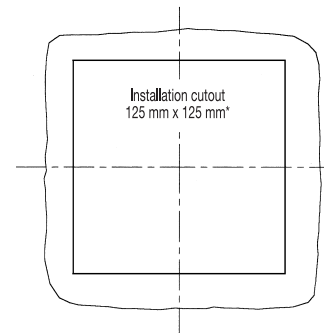

PF 2000

Installation cutout