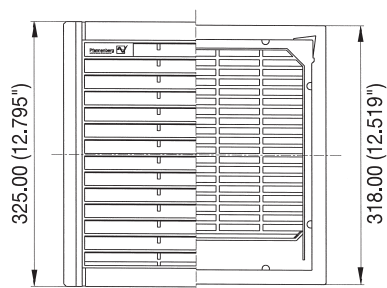

Supplementary data:	PF 1000	PF 2000	PF 2500	PF 3000	PF 5000	PF 6000	PF 7000
Weight (without packaging)	1.21 lbs	1.62 lbs	3.8 lbs	4.0 lbs	6.6 lbs	7.7 lbs	9.0 lbs
Outside dimensions	105 x 105 x 52	150 x 150 x 72	250 x 250 x 111	250 x 250 x 121	325 x 325 x 157	325 x 325 x 158	325 x 325 x 125
Bearing type	sleeve bearings			ball bearings			
Construction material	sprayed thermoplastic (ABS-FR), self-extinguishing UL 94 VO						
Standard Colors	RAL 9011 (black) or RAL 7032 (beige)						
Climatic data	max. ambient temperature +131°F (+55°C) min. ambient temperature +46°F (+8°C)						
NEMA Rating / Ingress protection	NEMA 1 / IP 43			NEMA 12 / IP 54			

**PF 1000**

**Installation cutout**

**PF 2000**

**Installation cutout**

**PF 2500 & 3000**

**Installation cutout**

**PF 5000, 6000 & 7000**

**Installation cutout**