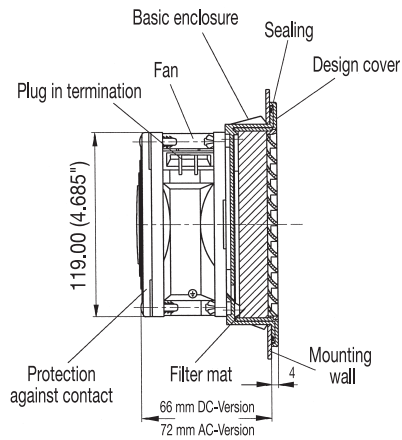

PF 2000

Installation cutout