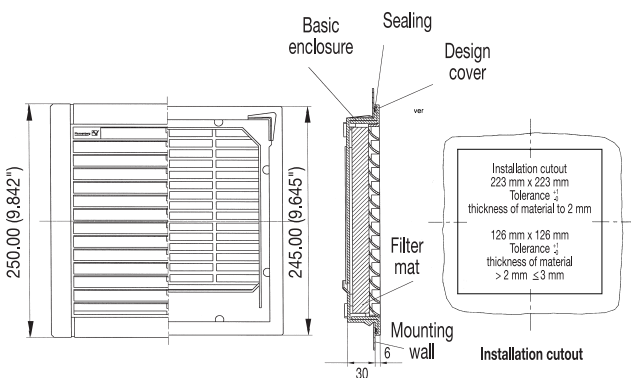

Exhaust Filters

- Patented “Click & Fit” design provides a hardware free installation!
- Poured-in foam gasket allows for quick NEMA 12 sealing against the enclosure (except PF 1000)
- Plastic made from strong (ABS-FR), self-extinguishing (UL 94 VO) material
- Black and Beige grills available on all NEMA 12 models

Technical data:	PFA 1000	PFA 2000	PFA 25/3000	PFA 5/6000
Filter density (g/m²)	150	150	150	150
Filtration efficiency	73%	73%	73%	73%
Outside Dimensions (mm)	105 x 105 x 10	150 x 150 x 27	250 x 250 x 30	325 x 325 x 30
Construction Material	sprayed thermoplastic (ABS-FR), self-extinguishing UL 94 VO			
Standard Colors	RAL 9011 (black) or RAL 7032 (beige)			
NEMA Rating	NEMA 1/ IP 43	NEMA 12 / IP 54		

PFA 3.000