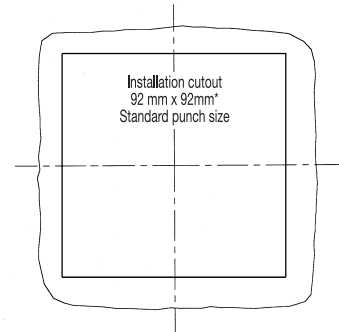

Mechanical data:

PF 1000

Installation cutout