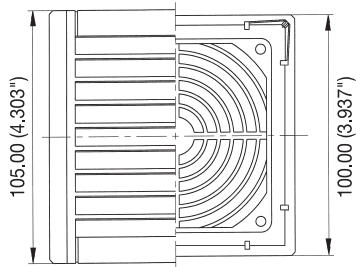

Mechanical data:

PF 1000

Installation cutout