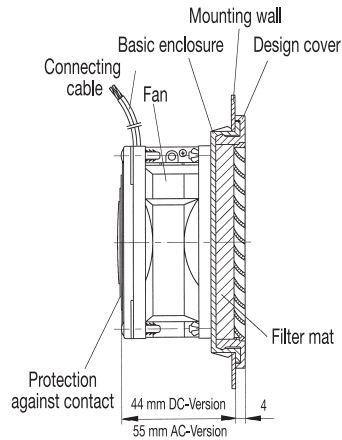

Mechanical data:

PF 1000

Installation cutout