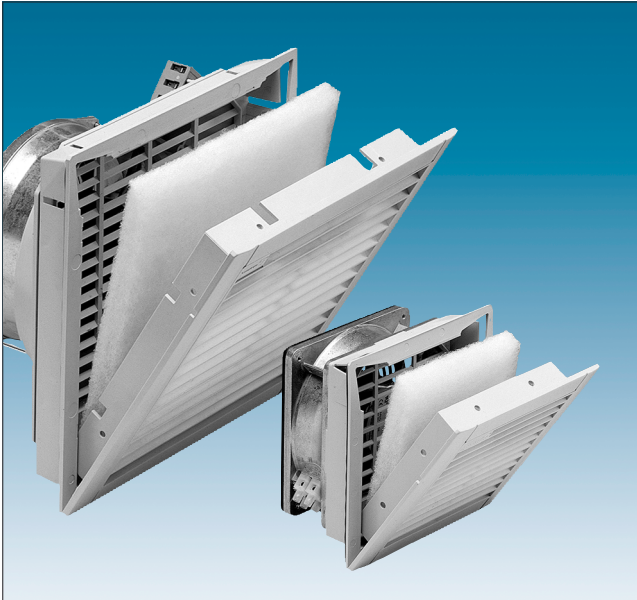

# Filterfans®

- Patented “Click & Fit” design provides a hardware free installation!
- Poured-in foam gasket allows for quick NEMA 12 sealing against the enclosure (except PF 1000)
- Plastic made from strong (ABS-FR), self-extinguishing (UL 94 VO) material
- Black and Beige grills available on all NEMA 12 models
- Terminal Strips built-on (except PF 1000)

# Top Mount Filterfans®

- Provides high airflow for proper air circulation
- The fan pulls air through the enclosure vertically to cool the equipment inside while removing warm air directly from the upper area of the enclosure.
- Low, compact 4" profile.
- Utilizes PFA 5/6000 exhaust filters as intake louvers
- Global Approvals
- Pagoda style to match modular enclosure systems