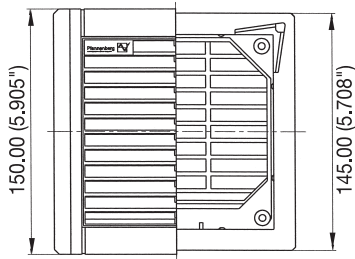

PF 2000

Installation cutout