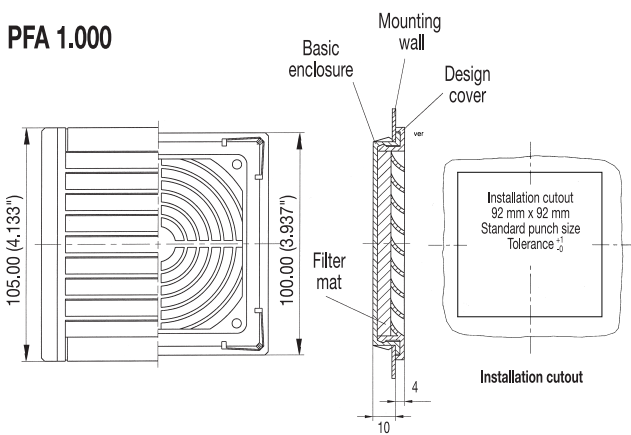

- Patented “Click & Fit” design provides a hardware free installation!
- Poured-in foam gasket allows for quick NEMA 12 sealing against the enclosure (except PF 1000)
- Plastic made from strong (ABS-FR), self-extinguishing (UL 94 VO) material
- Black and Beige grills available on all NEMA 12 models

Technical data:	PFA 1000	PFA 2000	PFA 25/3000	PFA 5/6000
Filter density (g/m²)	150	150	150	150
Filtration efficiency	73%	73%	73%	73%
Outside Dimensions (mm)	105 x 105 x 10	150 x 150 x 27	250 x 250 x 30	325 x 325 x 30
Construction Material	sprayed thermoplastic (ABS-FR), self-extinguishing UL 94 VO			
Standard Colors	RAL 9011 (black) or RAL 7032 (beige)			
NEMA Rating	NEMA 1/ IP 43	NEMA 12 / IP 54		

PFA 1.000

PFA 2.000