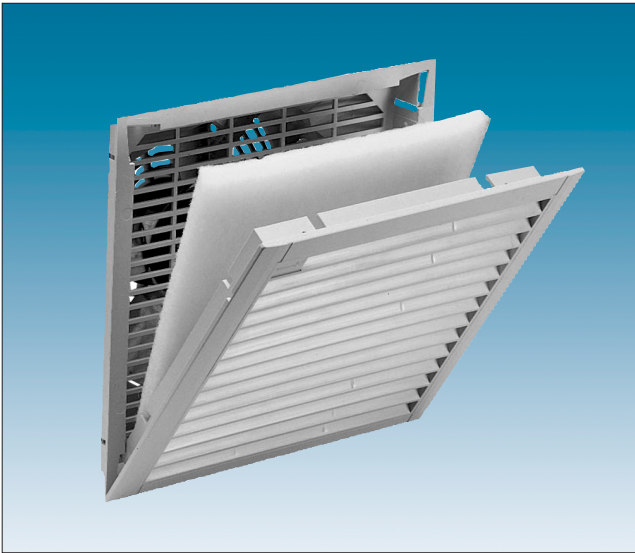

Exhaust Filters