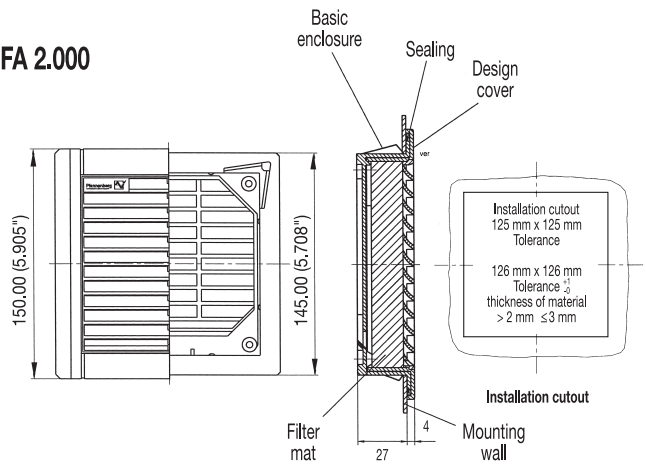

Exhaust Filters

- Patented “Click & Fit” design provides a hardware free installation!
- Poured-in foam gasket allows for quick NEMA 12 sealing against the enclosure (except PF 1000)
- Plastic made from strong (ABS-FR), self-extinguishing (UL 94 VO) material
- Black and Beige grills available on all NEMA 12 models

Technical data:	PFA 1000	PFA 2000	PFA 25/3000	PFA 5/6000
Filter density (g/m²)	150	150	150	150
Filtration efficiency	73%	73%	73%	73%
Outside Dimensions (mm)	105 x 105 x 10	150 x 150 x 27	250 x 250 x 30	325 x 325 x 30
Construction Material	sprayed thermoplastic (ABS-FR), self-extinguishing UL 94 VO			
Standard Colors	RAL 9011 (black) or RAL 7032 (beige)			
NEMA Rating	NEMA 1/ IP 43	NEMA 12 / IP 54		

PFA 2.000