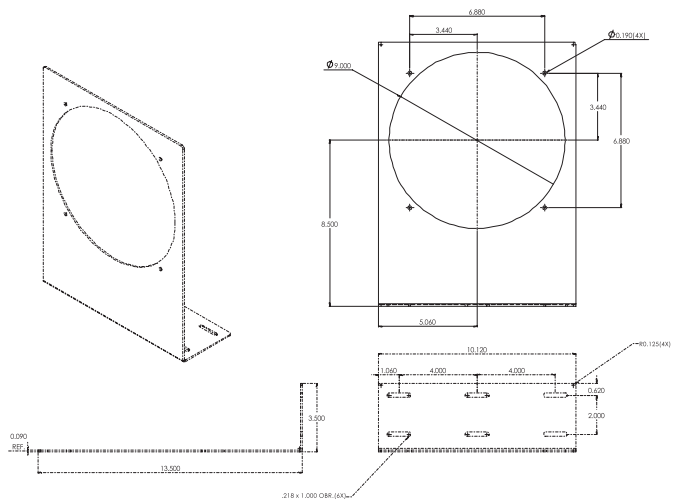

Air Flow data:	PFP 100	PFP 200	PFP 500
Free flow air delivery (CFM²)	106	230	550
Ambient temperature °F (Max/Min)	122/14	122/14	122/14
Max. relative humidity (rH)		90%	
Duty cycle		100%	

Electrical data:	PFP 100	PFP 200	PFP 500
Rated voltage	115V / 230V	115V / 230V	115V / 230V
Rated frequency	50/60Hz (Fan CFM based on 115V 60Hz performance)		
Power consumption	18 Watts	24 Watts	60 Watts
Current draw	0.18A / 0.09A	0.29A / 0.15A	0.5A / 0.25A
Connection Method	Power Cable		

Supplementary data:	PFP 100	PFP 200	PFP 500
Weight (without packaging)	1.2 lbs	2.0 lbs	4.4 lbs
Bracket model No.	PFP-BK 100	PFP-BK 200	PFP-BK 500
Finger guard model No.	PFP-FG 100	PFP-FG 200	PFP-FG 500
Standard supply includes	1 finger guard, power cable and mounting hardware (no bracket supplied)