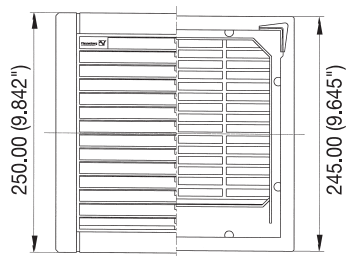

Supplementary data:	PF 1000	PF 2000	PF 2500	PF 3000	PF 5000	PF 6000	PF 7000
Weight (without packaging)	1.21 lbs	1.62 lbs	3.8 lbs	4.0 lbs	6.6 lbs	7.7 lbs	9.0 lbs
Outside dimensions	105 x 105 x 52	150 x 150 x 72	250 x 250 x 111	250 x 250 x 121	325 x 325 x 157	325 x 325 x 158	325 x 325 x 125
Bearing type	sleeve bearings			ball bearings			
Construction material	sprayed thermoplastic (ABS-FR), self-extinguishing UL 94 VO						
Standard Colors	RAL 9011 (black) or RAL 7032 (beige)						
Climatic data	max. ambient temperature +131°F (+55°C) min. ambient temperature +46°F (+8°C)						
NEMA Rating / Ingress protection	NEMA 1 / IP 43			NEMA 12 / IP 54			

**PF 1000**

**Installation cutout**

**PF 2000**

**Installation cutout**

**PF 2500 & 3000**

**Installation cutout**

**PF 5000, 6000 & 7000**

**Installation cutout**