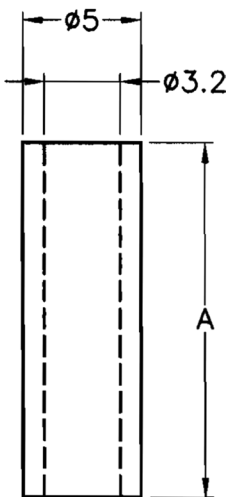

PCB Round Spacer

Specifications:

Bore Diameter Nom : 3.2mm
External Length / Height : 5mm
Material : Nylon 6.6

Dimensions : Millimetres

Part Number Table

Description	Part Number
PCB Round Spacer, Nylon 6.6, Natural	D01475