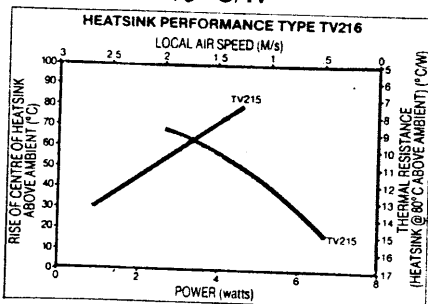

TV216 Powerfin – TO220, TO218 etc.

Twisted vane heatsink features stake-on tags providing flow solder facility to P.C.B. and slots to take 7701 clamping spring for TO220 device, fixing with pressure applied directly above junction.
Manufactured from pre-painted (black) aluminium with solder coated tags.

TV216 $\Theta = 13 \text{ }^\circ\text{C/W}$