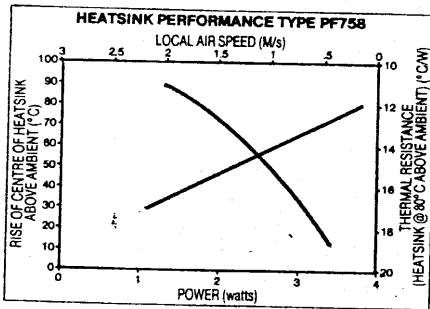

PF758 Clip-on Heatsink – TO220

An addition to the PF750 series giving improved thermal performance. Integral solderable tags for flow solder assembly to PCB. Designed for use without thermal interface grease.

PF758 $\Theta = 19.5 \text{ }^\circ\text{C/W}$