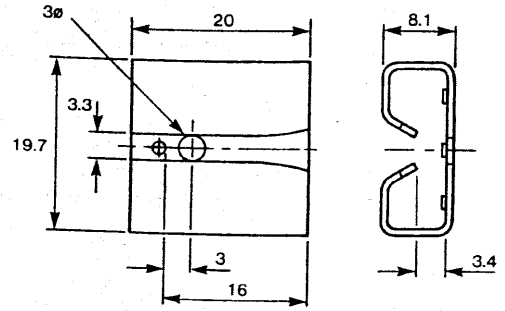

PF720 Clip-on Heatsink – TO220

New low cost clip-on heatsink with pressure applied directly above the junction providing optimum case to heatsink thermal transfer. Designed for use without thermal interface grease.
Manufactured from pre-painted (black) aluminium.

PF720 $\Theta = 28 \text{ }^\circ\text{C/W}$