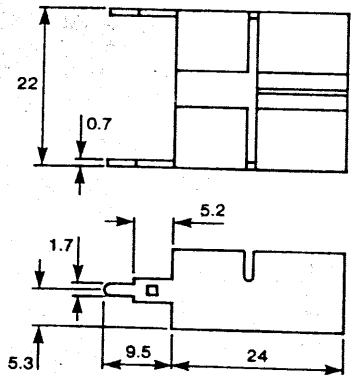

PF758 Clip-on Heatsink – TO220

An addition to the PF750 series giving improved thermal performance. Integral solderable tags for flow solder assembly to PCB. Designed for use without thermal interface grease.

PF758 $\Theta = 19.5 \text{ }^\circ\text{C/W}$