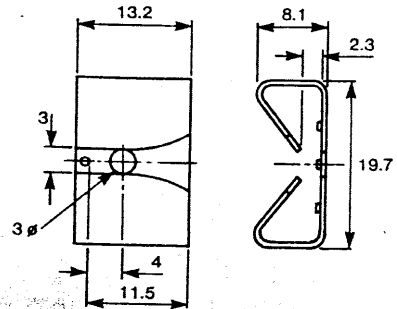

PF730 Clip-on Heatsink – TO126

New low cost clip-on heatsink with pressure applied directly above the junction providing optimum case to heatsink thermal transfer. Designed for use without thermal interface grease.
Finish: Black anodised.

PF730 $\Theta = 35 \text{ }^\circ\text{C/W}$