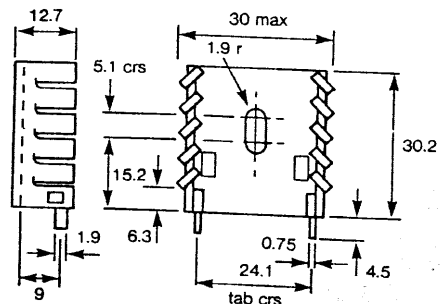

TV216 Powerfin – TO220, TO218 etc.

Twisted vane heatsink features stake-on tags providing flow solder facility to P.C.B. and slots to take 7701 clamping spring for TO220 device, fixing with pressure applied directly above junction.
Manufactured from pre-painted (black) aluminium with solder coated tags.

TV216 $\Theta = 13 \text{ }^\circ\text{C/W}$