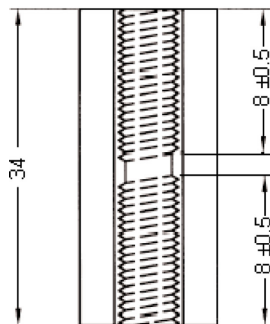

Spacer

Specifications:

Overall Length	: 34mm
Thread Size	: M3
Spacer Material	: Nylon 66
Colour	: Natural
External Diameter	: 5.5mm
Thread Length	: 0.5mm

Dimensions : Millimetres

Part Number Table

Description	Part Number
Hex Threaded Spacer, Natural	D01492