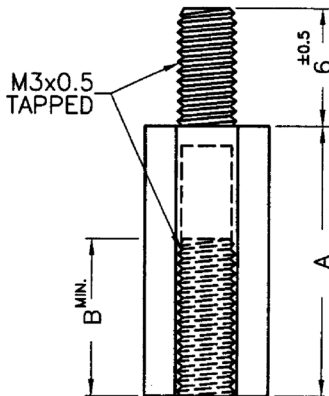

Hex Threaded Spacer

Specifications:

Thread Size - Metric : M3
 Material : Nylon 6.6
 Colour : White
 External Diameter : 5.5mm

A	B	Part Number
8	6	D01495
10	6	D01496
12	6	D01497

Dimensions : Millimetres

Dimensions : Millimetres

Part Number Table

Description	Part Number
Hex Threaded Spacer, Nylon 6.6, Natural	D01495
Hex Threaded Spacer, Nylon 6.6, Natural	D01496
Hex Threaded Spacer, Nylon 6.6, Natural	D01497

Important Notice : This data sheet and its contents (the "Information") belong to the members of the Premier Farnell group of companies (the "Group") or are licensed to it. No licence is granted for the use of it other than for information purposes in connection with the products to which it relates. No licence of any intellectual property rights is granted. The Information is subject to change without notice and replaces all data sheets previously supplied. The Information supplied is believed to be accurate but the Group assumes no responsibility for its accuracy or completeness, any error in or omission from it or for any use made of it. Users of this data sheet should check for themselves the Information and the suitability of the products for their purpose and not make any assumptions based on information included or omitted. Liability for loss or damage resulting from any reliance on the Information or use of it (including liability resulting from negligence or where the Group was aware of the possibility of such loss or damage arising) is excluded. This will not operate to limit or restrict the Group's liability for death or personal injury resulting from its negligence. DURATOOL is the registered trademark of the Group. © Premier Farnell plc 2012.