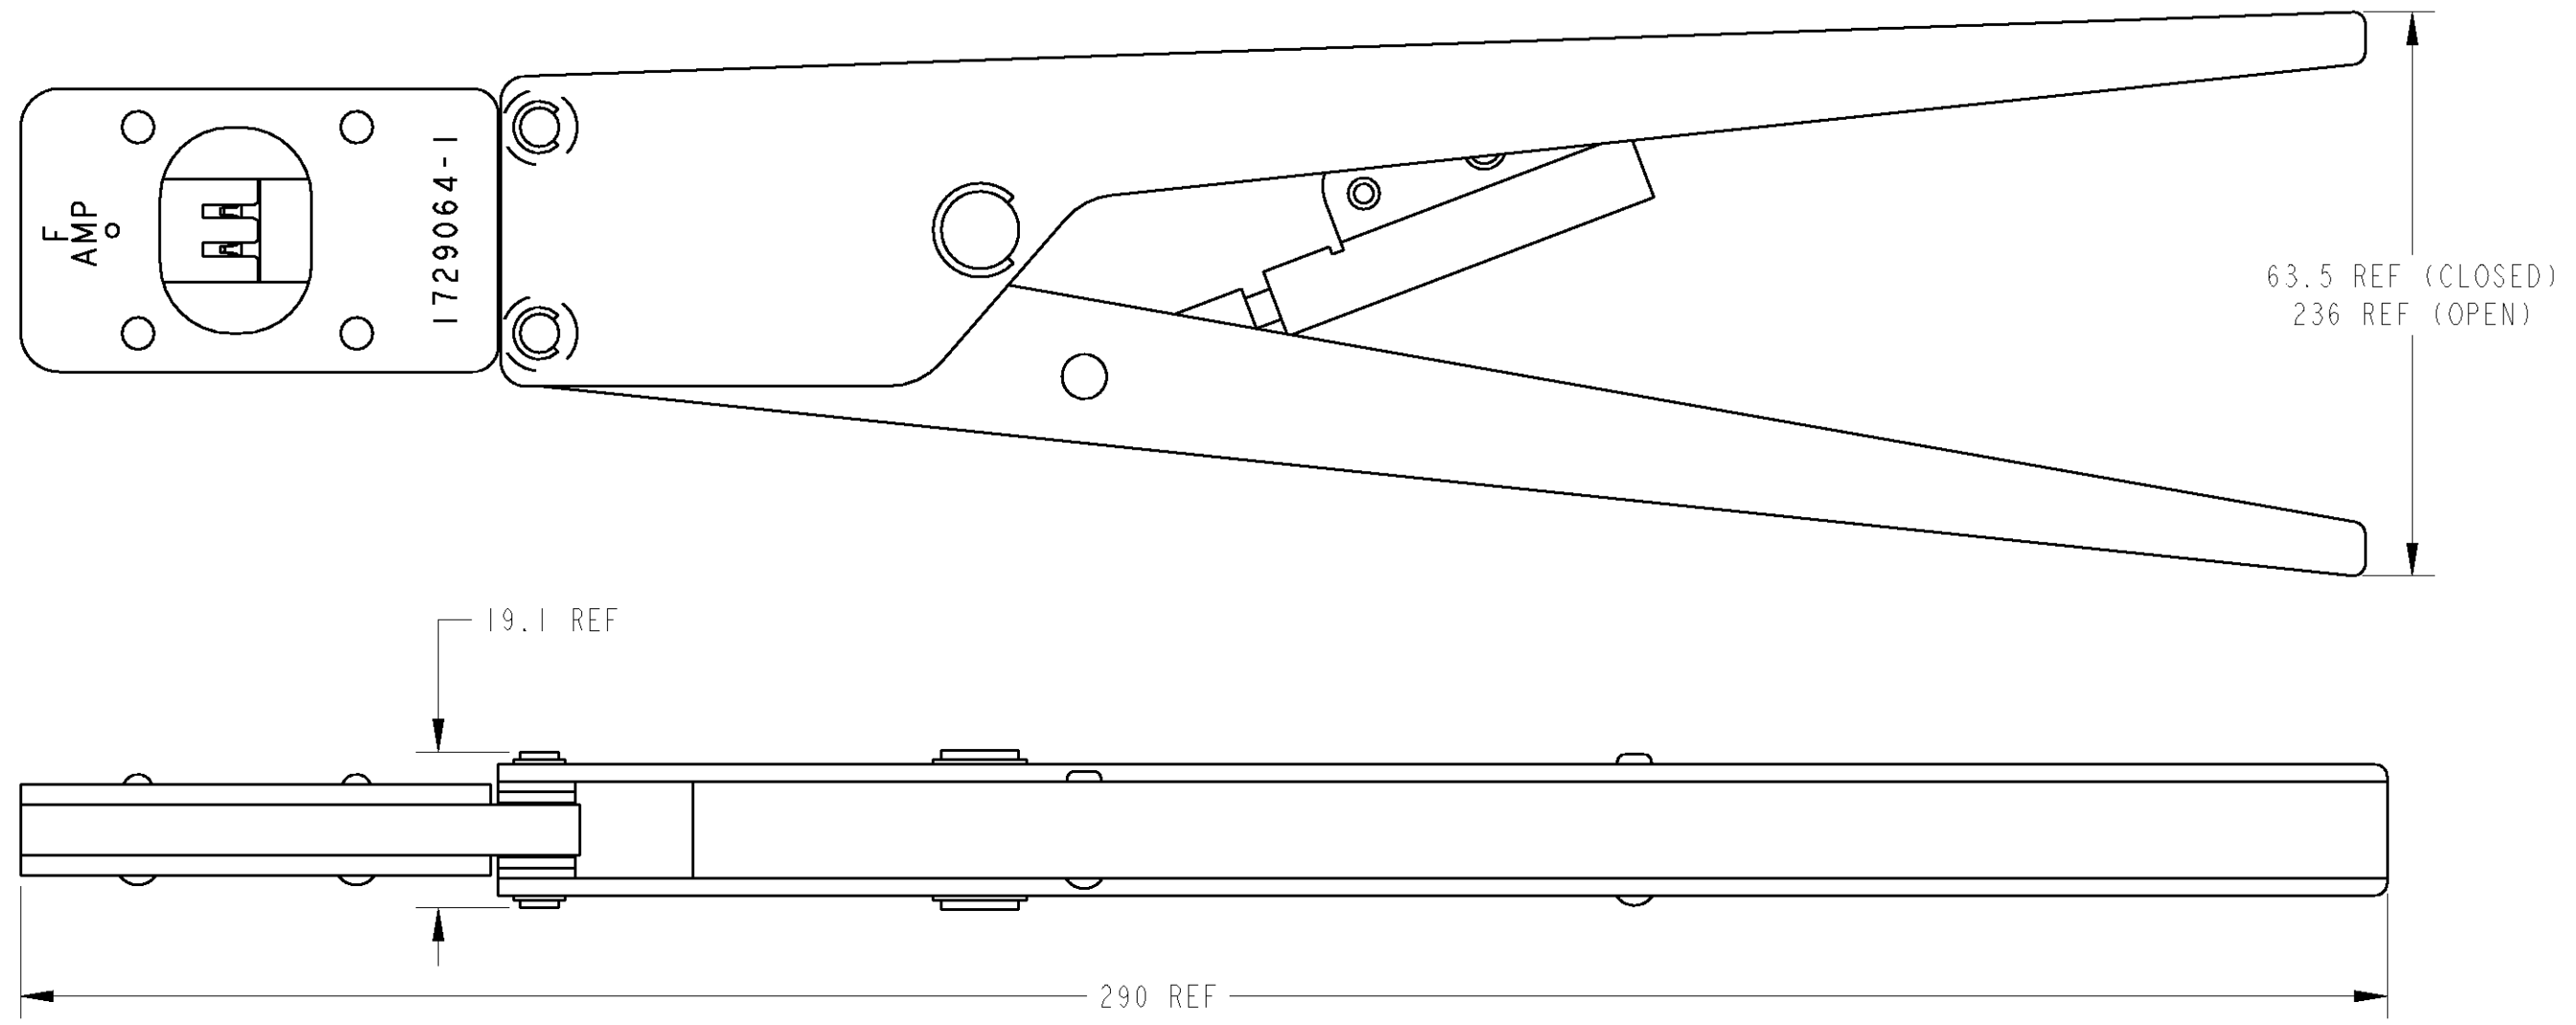

CRIMP SYMBOL	TERMINAL NO	WIRE SIZE AWG(mm <sup>2</sup> )	INS RANGE (mm)	TERMINAL CH(mm)		IS NO	APPL SPEC	WEIGHT (g)
	STRIP			WIRE	INS			
圧着部記号	適用端子型番	電線サイズ	絶縁被覆径	圧着高さ		取扱説明書番号	取付適用規格	重量
	連鎖状			芯線部	被覆部			
A	1376347-1	#20-18 (0.51-0.89)	2.0-2.7	1.00-1.10	3.0REF	411-78104	114-5292	550
B		#16 (1.27-1.38)	2.4-3.1	1.26-1.39	3.2REF			

THIS DRAWING IS A CONTROLLED DOCUMENT FOR TYCO ELECTRONICS CORPORATION. IT IS SUBJECT TO CHANGE AND THE CONTROLLING ENGINEERING ORGANIZATION SHOULD BE CONTACTED FOR THE LATEST REVISION.

DIMENSIONS: mm	TOLERANCES UNLESS OTHERWISE SPECIFIED: 0 PLC ± 1 PLC ± 2 PLC ± 3 PLC ± 4 PLC ± ANGLES ±	DWN J.KOGA 25-Jun-03 CHK J.KOGA 25-Jun-03 APVD S.YABE 25-Jun-03	Tyco Electronics AMP K.K. Kawasaki, Japan	
MATERIAL	FINISH	PRODUCT SPEC - APPLICATION SPEC - WEIGHT -	NAME STRAIGHT ACTION HAND TOOL (5.0 Power Key Contact, #20-16)	
		CUSTOMER DRAWING	SIZE A3	RESTRICTED TO -
			CAGE CODE 00779	DRAWING NO 1729064-1
			SCALE -	SHEET 1 OF 1 REV 0