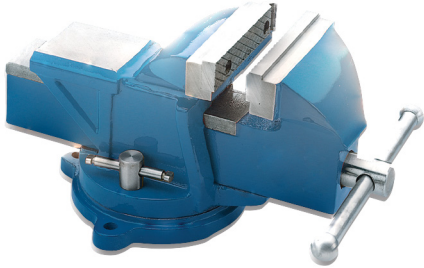

# 5" Bench Vice Swivel

## Features

- A tough engineering style bench vice made from solid cast iron construction.
- Large square anvil with swivel base
- Machined jaws

## Specifications:

Jaw Opening Max	: 160mm
Jaw Width	: 150mm
External Depth	: 75mm
Weight	: 22kg

## Part Number Table

Description	Part Number
Bench Vice, Swivel, 5"	D02335

**Important Notice** : This data sheet and its contents (the "Information") belong to the members of the Premier Farnell group of companies (the "Group") or are licensed to it. No licence is granted for the use of it other than for information purposes in connection with the products to which it relates. No licence of any intellectual property rights is granted. The Information is subject to change without notice and replaces all data sheets previously supplied. The Information supplied is believed to be accurate but the Group assumes no responsibility for its accuracy or completeness, any error in or omission from it or for any use made of it. Users of this data sheet should check for themselves the Information and the suitability of the products for their purpose and not make any assumptions based on information included or omitted. Liability for loss or damage resulting from any reliance on the Information or use of it (including liability resulting from negligence or where the Group was aware of the possibility of such loss or damage arising) is excluded. This will not operate to limit or restrict the Group's liability for death or personal injury resulting from its negligence. DURATOOL is the registered trademark of the Group. © Premier Farnell plc 2012.