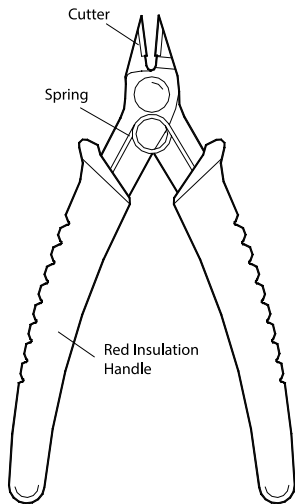

# 5" Electrical Cutter

## Specifications:

Material : Middle Carbon Steel With Harden  
Length : 5" (127mm)  
Weight : 60g  
Finished : Black Oxide Finished  
Function : Cut up to 18 AWG, 1mm Copper or Aluminium Wire

## Part Number Table

Description	Part Number
5" Electrical Cutter	D03006

**Important Notice** : This data sheet and its contents (the "Information") belong to the members of the Premier Farnell group of companies (the "Group") or are licensed to it. No licence is granted for the use of it other than for information purposes in connection with the products to which it relates. No licence of any intellectual property rights is granted. The Information is subject to change without notice and replaces all data sheets previously supplied. The Information supplied is believed to be accurate but the Group assumes no responsibility for its accuracy or completeness, any error in or omission from it or for any use made of it. Users of this data sheet should check for themselves the Information and the suitability of the products for their purpose and not make any assumptions based on information included or omitted. Liability for loss or damage resulting from any reliance on the Information or use of it (including liability resulting from negligence or where the Group was aware of the possibility of such loss or damage arising) is excluded. This will not operate to limit or restrict the Group's liability for death or personal injury resulting from its negligence. DURATOOL is the registered trademark of the Group. © Premier Farnell plc 2012.