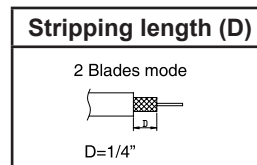

Coaxial Cable Stripper

Specifications:

- Length : 3.7" (93.9mm)
- Weight : 32g
- Material : Body : ABS, Blade : SK5
- Function : Stripping coaxial cable RG59, RG6, RG7/11 and stopper

Part Number Table

Description	Part Number
Stripping coaxial cable RG59, RG6, RG7/11 and stopper	D03060