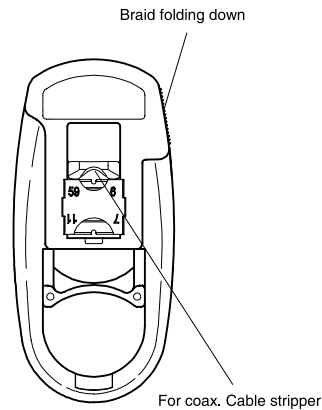

Coaxial Cable Stripper

Specifications:

- Length : 3.7" (93.9mm)
- Weight : 32g
- Material : Body : ABS, Blade : SK5
- Function : Stripping coaxial cable RG59, RG6, RG7/11 and stopper

Part Number Table

Description	Part Number
Stripping coaxial cable RG59, RG6, RG7/11 and stopper	D03060