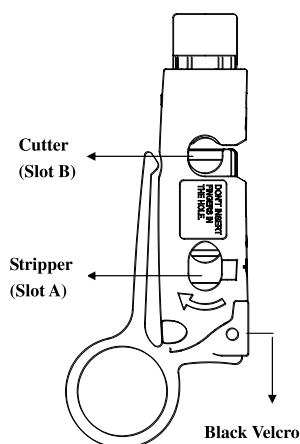

## Specifications:

Length : 4.37" (111mm)

Weight : 32g

Material : Body made of ABS

## Function

- Slot "A" for stripping RG59/6 cables
- Slot "B" for Cutting. (Rotate to cut the cable)
- Black Velcro for folding back the braided shield

The stripping length is preset to 1/4" (6.35mm)

## Part Number Table

Description	Part Number
Coaxial Cable Stripper and Cutter	D03062

**Important Notice :** This data sheet and its contents (the "Information") belong to the members of the Premier Farnell group of companies (the "Group") or are licensed to it. No licence is granted for the use of it other than for information purposes in connection with the products to which it relates. No licence of any intellectual property rights is granted. The Information is subject to change without notice and replaces all data sheets previously supplied. The Information supplied is believed to be accurate but the Group assumes no responsibility for its accuracy or completeness, any error in or omission from it or for any use made of it. Users of this data sheet should check for themselves the Information and the suitability of the products for their purpose and not make any assumptions based on information included or omitted. Liability for loss or damage resulting from any reliance on the Information or use of it (including liability resulting from negligence or where the Group was aware of the possibility of such loss or damage arising) is excluded. This will not operate to limit or restrict the Group's liability for death or personal injury resulting from its negligence. DURATOOL is the registered trademark of the Group. © Premier Farnell plc 2012.