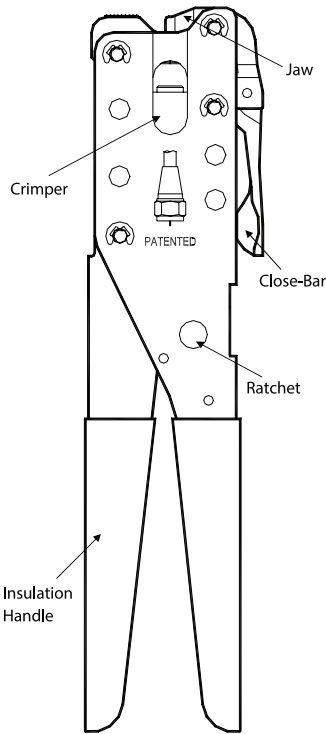

9" Conic Crimping Tool

Specifications

Function : Crimping F Compression Connectors For RG-6(5C)
 Length : 9" (230 ±3mm)
 Weight : 543g
 Material : Frame : Carbon Steel With Hardened.
 Crimping Die Set : SAE 4140
 Finished : Black Oxide Finished

Part Number Table

Description	Part Number
9" Conic Crimping Tool	D03065

Important Notice : This data sheet and its contents (the "Information") belong to the members of the Premier Farnell group of companies (the "Group") or are licensed to it. No licence is granted for the use of it other than for information purposes in connection with the products to which it relates. No licence of any intellectual property rights is granted. The Information is subject to change without notice and replaces all data sheets previously supplied. The Information supplied is believed to be accurate but the Group assumes no responsibility for its accuracy or completeness, any error in or omission from it or for any use made of it. Users of this data sheet should check for themselves the Information and the suitability of the products for their purpose and not make any assumptions based on information included or omitted. Liability for loss or damage resulting from any reliance on the Information or use of it (including liability resulting from negligence or where the Group was aware of the possibility of such loss or damage arising) is excluded. This will not operate to limit or restrict the Group's liability for death or personal injury resulting from its negligence. DURATOOL is the registered trademark of the Group. © Premier Farnell plc 2012.