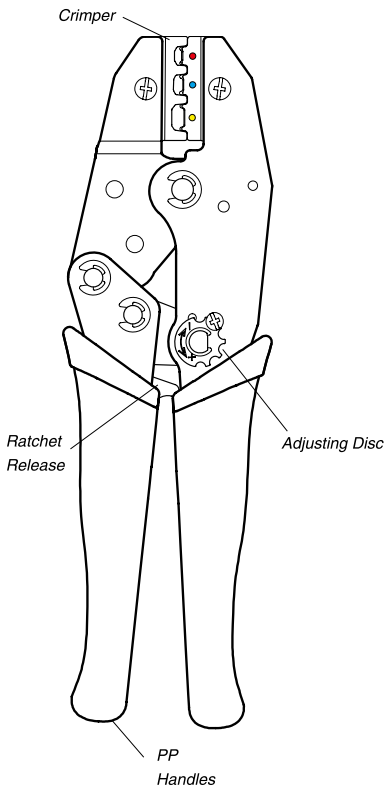

Ratchet Crimping Tool

Specifications:

Length : 8.7"(220mm)
Weight : 500 g
Material : Carbon Steel
Finished : Black Oxide Finished and Hardened.

Drawing

AWG	DIN mm ²
22 - 18	0.5 - 1
16 - 14	1.5 - 2.5
12 - 10	4 - 6

Part Number Table

Description	Part Number
Ratchet Crimping Tool	D03072

Important Notice : This data sheet and its contents (the "Information") belong to the members of the Premier Farnell group of companies (the "Group") or are licensed to it. No licence is granted for the use of it other than for information purposes in connection with the products to which it relates. No licence of any intellectual property rights is granted. The Information is subject to change without notice and replaces all data sheets previously supplied. The Information supplied is believed to be accurate but the Group assumes no responsibility for its accuracy or completeness, any error in or omission from it or for any use made of it. Users of this data sheet should check for themselves the Information and the suitability of the products for their purpose and not make any assumptions based on information included or omitted. Liability for loss or damage resulting from any reliance on the Information or use of it (including liability resulting from negligence or where the Group was aware of the possibility of such loss or damage arising) is excluded. This will not operate to limit or restrict the Group's liability for death or personal injury resulting from its negligence. DURATOOL is the registered trademark of the Group. © Premier Farnell plc 2012.