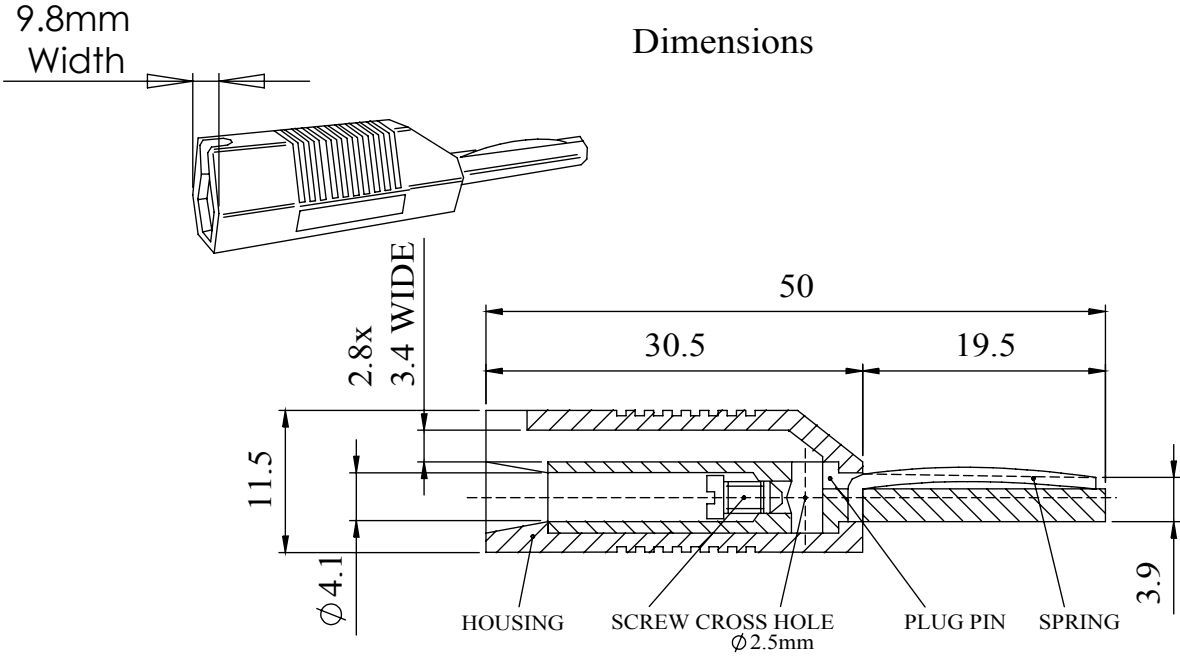

A 4mm plug at the front and 4mm socket at the rear provides a reliable in-line stacking facility. The lead wire is clamped securely in position by the screw located inside the plug. The pliable PVC housing comes in various colours.

Dimensions

- MATERIALS**
- HOUSING : PVC C36/20
 - SCREW : Brass, bright nickel plated
 - PLUG PIN : Brass, bright nickel plated
 - SPRING : Spring Steel
 - RATING : 16 Amps
 - RATED VOLTAGE : 50V

COLOUR	ORDER CODE
BLACK	553-0100
BLUE	553-0200
BROWN	553-0300
GREEN	553-0400
RED	553-0500
WHITE	553-0600
YELLOW	553-0700

DEM Manufacturing, Deltron Emcon House
 Hargreaves Way, Sawcliffe Ind. Park,
 Scunthorpe, North Lincolnshire, DN15 8RF, UK

UNLESS OTHERWISE SPECIFIED:
 DIMENSIONS ARE IN MILLIMETRES
 LINEAR TOLERANCE:
NO DECIMAL PLACES ±0.5mm
1 DECIMAL PLACE ±0.25mm
2 DECIMAL PLACES ±0.125mm
 ANGULAR TOLERANCE: ±1°

FINISH	STACKABLE PLUG	DEBURR AND BREAK SHARP EDGES
	-	-
IF IN DOUBT ASK DO NOT SCALE DRAWING		
MATERIAL	SEE NOTE	

DRAWN BY	SPB
APPROVED BY	WC
THIRD ANGLE PROJECTION	SHEET 1 OF 1
	SCALE 1:1
	A4

TITLE	GENERAL SPECIFICATION FOR 553 SERIES
DRAWING NO.	553 SERIES
ISSUE	07
	Release