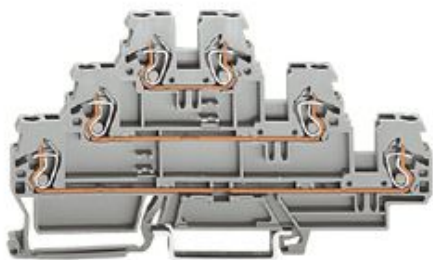

Item no.: 870-551
Product description: TRIPLE DECK TERMINAL BLOCK
THROUGH/THROUGH/THROUGH L/L/L Housing color: gray

Produkt kann von Bild abweichen / product may differ

Packing unit 50 pieces

RoHS compliant

Product group	16 (RAIL MOUNTED TERMINAL BLOCK WITH CCC)
Number of levels	3
Cross section [mm ²]	0.08 - 2.5 mm ²
Cross section [AWG]	28 - 14 AWG
Wiring method	e+f
Connection method	CAGE CLAMP® COMPACT CONNECTION
Cross section [mm ²]	0.08 - 4 mm ²
Cross section [AWG]	28 - 12 AWG
Wiring method	f
Connection method	CAGE CLAMP® COMPACT CONNECTION
Measured voltage EN	500 V
Measured shock voltage	6 kV
Pollution degree	3
Current intensity EN	24 A
Weight	17 g
Color	gray
Wiring type	Front-entry
No. of connection Points	6

No. of potentials	3
Height	52.5 mm
Height	2.07 in
Width	5 mm

Width	0.197 in
Depth	106 mm
Depth	4.17 in
Strip length from	6 mm
Strip length to	7 mm
Strip length	0.26 in
Mounting	TS 35

Item no.	Admission office	Approval no.	Voltage [V]	Current [A]	Cross section [mm ²]
870-551	ABS	05-HG476175/3-PDA	500	24	2,5
870-551	BV	07436/Co	500	24	2,5
870-551	CCA	NL6826	500	24	2,5
870-551	cURus	E45172	300	20/5	28-12
870-551	DNV	E-9214	500	24	2,5
870-551	GL	17295-00HH	500	24	2,5
870-551	KEMA	2143311.01	500	24	2,5
870-551	LR	91/20112(E6)	500	24	2,5