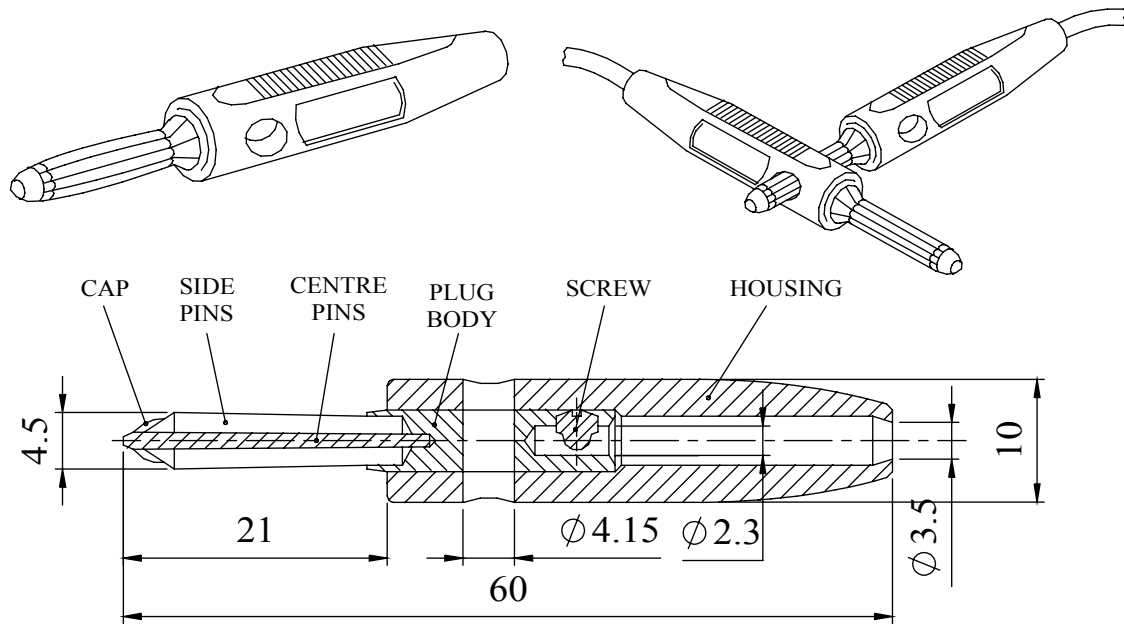

This side stackable plug has a screw connection for the lead wire and a push-on pliable PVC moulding. The conductor and outside diameter cable entry sizes are designed to suit PVC or silicone rubber flexible test cables up to 2,5mm².

MATERIAL

CAP : Brass
 SIDE PINS : Brass
 CENTRE PIN : Brass
 PLUG BODY : Brass
 HOUSING : PVC 36/20(000-050-0000)
 SCREW : Brass, M3,5x0,6

RATING : 16 Amps
 RATED VOLTAGE: 50V

Dimensions

COLOUR	ORDER CODE
BLACK	555-0100
BLUE	555-0200
BROWN	555-0300
GREEN	555-0400
RED	555-0500
WHITE	555-0600
YELLOW	555-0700

BUNCH PIN SIDE STACKABLE PLUG

Tel No. +44(0)1724 273200 Website www.dem-uk.com

PROPRIETARY AND CONFIDENTIAL
 THE INFORMATION CONTAINED IN THIS DRAWING IS THE SOLE PROPERTY OF
 ALPHA 3 MANUFACTURING.
 ANY REPRODUCTION IN PART OR AS A WHOLE WITHOUT THE WRITTEN PERMISSION OF
 ALPHA 3 MANUFACTURING IS PROHIBITED.

DRAWN BY SPB

APPROVED BY WC

TITLE GENERAL SPECIFICATION

555 SERIES
 BUNCH PIN SIDE STACKABLE PLUG

DRAWING NO. 555 SERIES

ISSUE 06

Release

DEM Manufacturing, Deltron Emcon House
 Hargreaves Way, Sawcliffe Ind. Park,
 Scunthorpe, North Lincolnshire, DN15 8RF, UK