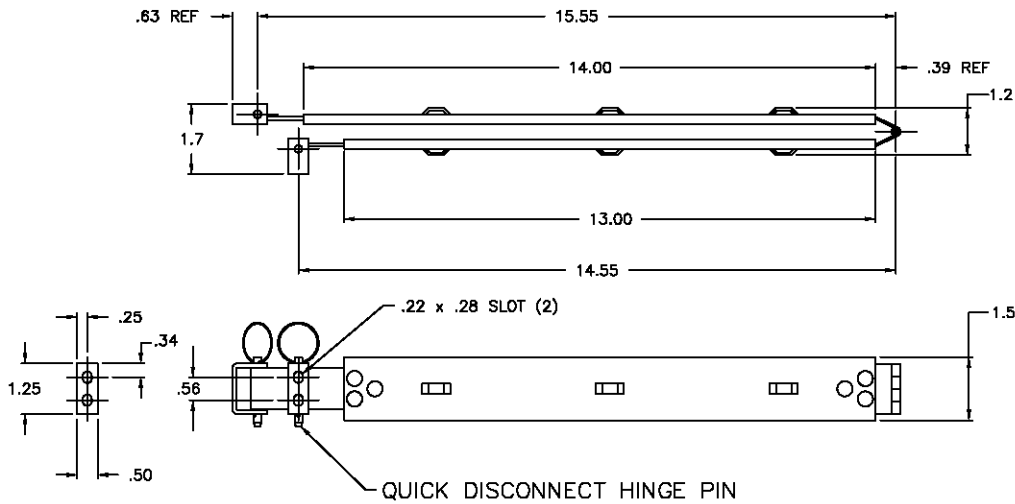

## D-329 Cable Carrier

OPEN

Finish: clear zinc commercial plating  
 Material: C.R.S.  
 Maximum extension: 30"  
 To order, specify D-329

CLOSED

## C-990 Cable Carrier

OPEN

Finish: clear zinc commercial plating  
 Material: C.R.S.  
 Maximum extension: 30"  
 To order, specify D-990

CLOSED