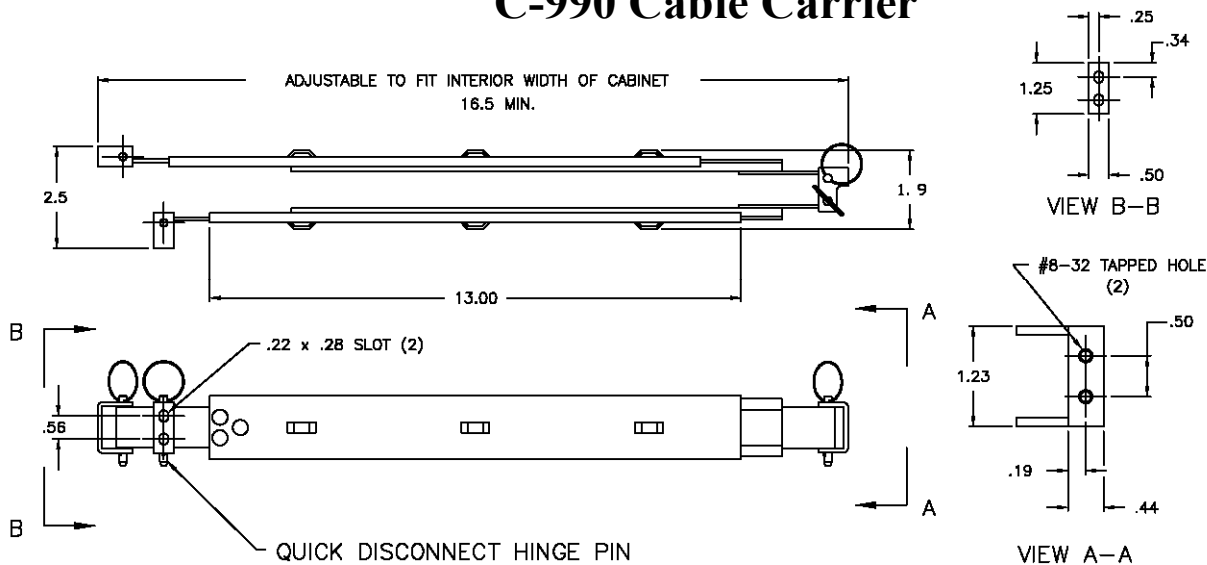

## D-329 Cable Carrier

OPEN

Finish: clear zinc commercial plating  
 Material: C.R.S.  
 Maximum extension: 30"  
 To order, specify D-329

CLOSED

## C-990 Cable Carrier

OPEN

Finish: clear zinc commercial plating  
 Material: C.R.S.  
 Maximum extension: 30"  
 To order, specify D-990

CLOSED