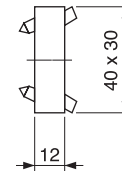

## Contact Block

- NO and NC contact blocks
- Screw fixed to mounting plate
- Can be stacked side by side/piggybacked

TYPE NO.	DESCRIPTION
CCTTC1R	Red NC
CCTTC0G	Green NO

## Mounting Plate

- Mounting plate for contact blocks
- Holds 1 or 2 NO or NC contact blocks
- Metal plate must be used with metal switches

TYPE NO.	DESCRIPTION
CCTTP	Metal Mounting plate
CCTTPP	Plastic Mounting Plate

## Contact Block with Mounting Plate

- Control blocks and mountings plates as above supplied as one assembly
- Plastic plate must be used with plastic switches

TYPE NO.	DESCRIPTION
CC10B	Green NO contact + metal base
CC01B	Red NC contact + metal base
CC10B/P	Green NO contact + plastic base
CC01B/P	Red NC contact + plastic base