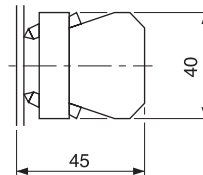

## Contact Block

- NO and NC contact blocks
- Screw fixed to mounting plate
- Can be stacked side by side/piggybacked

TYPE NO.	DESCRIPTION
CCTTC1R	Red NC
CCTTC0G	Green NO

## Mounting Plate

- Mounting plate for contact blocks
- Holds 1 or 2 NO or NC contact blocks
- Metal plate must be used with metal switches

TYPE NO.	DESCRIPTION
CCTTP	Metal Mounting plate
CCTTPP	Plastic Mounting Plate

## Contact Block with Mounting Plate

- Control blocks and mountings plates as above supplied as one assembly
- Plastic plate must be used with plastic switches

TYPE NO.	DESCRIPTION
CC10B	Green NO contact + metal base
CC01B	Red NC contact + metal base
CC10B/P	Green NO contact + plastic base
CC01B/P	Red NC contact + plastic base