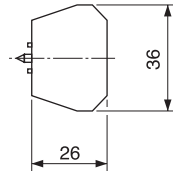

## Contact Block

- NO and NC contact blocks
- Screw fixed to mounting plate
- Can be stacked side by side/piggybacked

TYPE NO.	DESCRIPTION
CCTTC1R	Red NC
CCTTC0G	Green NO

## Mounting Plate

- Mounting plate for contact blocks
- Holds 1 or 2 NO or NC contact blocks
- Metal plate must be used with metal switches

TYPE NO.	DESCRIPTION
CCTTP	Metal Mounting plate
CCTTPP	Plastic Mounting Plate