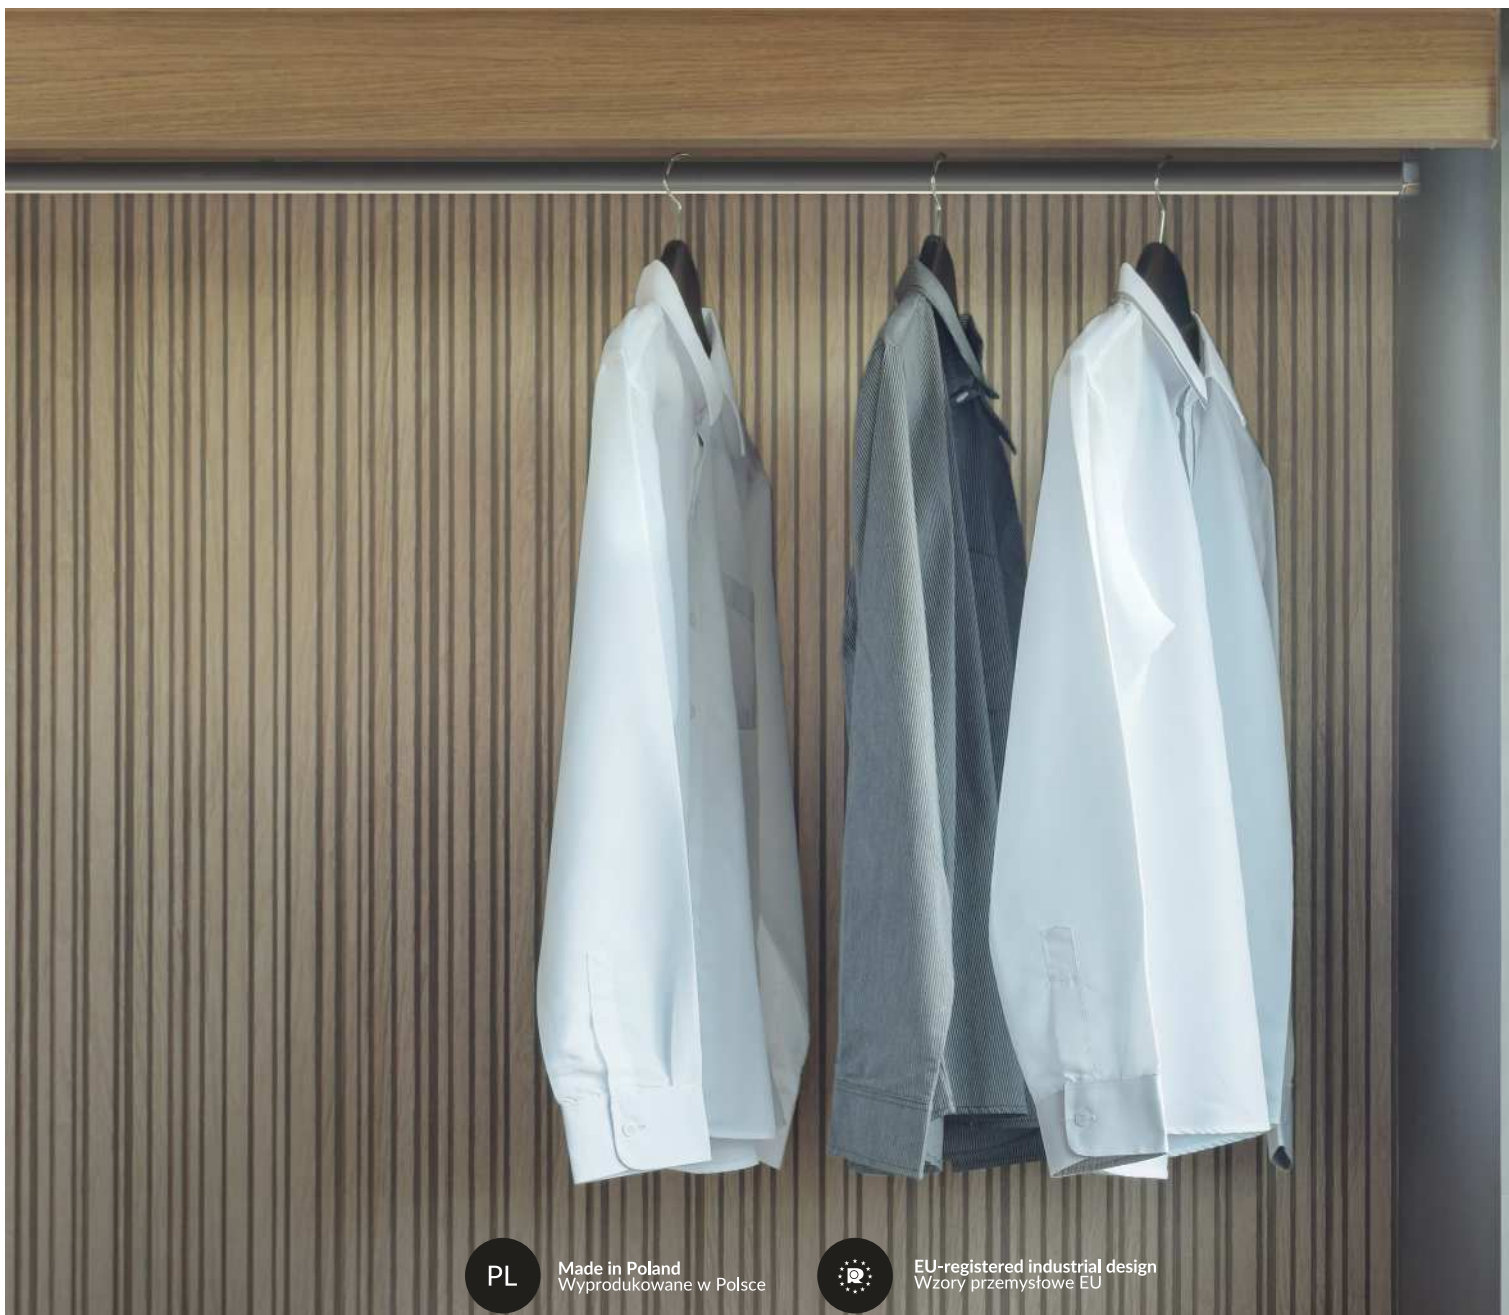

MOUNTINGS / MOCOWANIA

OVAL20 simple holder
material: zinc coated steel

uchwyt OVAL20 prosty
materiał: stal ocynkowana

INDEX = 1 set
INDEKS = 1 komplet

OVAL20 simple holder
uchwyt OVAL20 prosty

zinc coated steel ocynkowana
92070030

LED MOUNTING / MOCOWANIE LED

OVAL20 LED mounting
material: aluminium

mocowanie LED OVAL20
materiał: aluminium

INDEX for 2000 mm length
INDEKS dla długości 2000 mm

raw aluminium surowe aluminium
92100000

PL

Made in Poland
Wyprodukowane w Polsce

EU-registered industrial design
Wzory przemysłowe EU

TOPMET LIGHT Kłosowicz Wiśniewski i Wspólnik Sp. j. ADDRESS: Ostrowska 354, 61-312 Poznań, POLAND
tel. +48 61 87 27 500, fax. +48 61 87 27 518 biuro@topmet.pl, www.topmet.pl

The catalogue is not an offer under Polish Civil Code regulations. Colours of particular products may vary slightly from colours shown in pictures. The dimensions given are approximate and can not be a reason for complaint. TOPMET Company reserves the right to make technical changes. Folder nie stanowi oferty w myśl przepisów Kodeksu Cywilnego. Aktualną ofertę firmy stanowi cennik. Kolory poszczególnych produktów mogą się nieznacznie różnić od kolorów prezentowanych na zdjęciach. Podane wymiary są wymiarami orientacyjnymi i nie mogą stanowić podstawy reklamacji. Firma TOPMET zastrzega sobie prawo do wprowadzania zmian technicznych.

brochure designer • proj. folderu: M. Kędziora, A. Szafran 11.2016. photo • fot. K. Samulska, A. Szafran, L. Wesiołowski