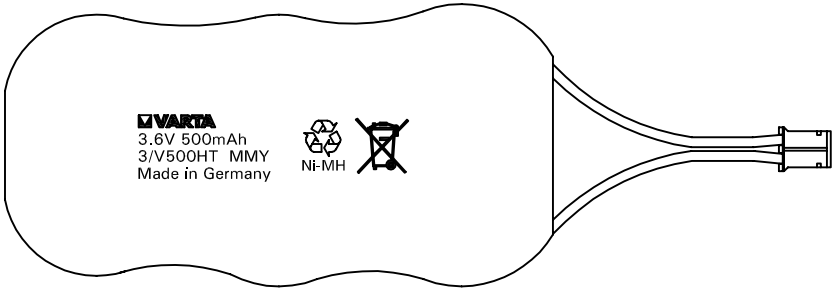

This is a controlled document.  
 Hardcopy to be endorsed by authorised person.  
 Check with Issuing Officer or SAP system for latest update.

Note: 1) Battery is totally insulated  
 2) Battery with orange sleeve & black printed  
 4) Cell deflection space of 1.2mm/cell is needed in case of abusive conditions.  
 Please consult Varta for more details. Approx. wt: 46 g

No	AO No	Revisions	Date	Name
1	R308/09	To add tape 3x was 1x.	2009-06-24	Ben
0	020/09	Refer to provisional drawing # P03-00290, revision : 004	2009-04-16	Ratna

Projection:	<b>Material:</b> Refer to part list no: 703143		<b>Description:</b> 3/V500HT L S WC with sleeve & wires connector	
	<b>Dimensions in mm</b>	Prepared & Checked 2009-04-16 Ratna	Verified & Approved	Dwg. No: 703143 VKB Order No: 55750 403 015
Tolerance: As specified Scale: 1 : 1			4 0 1	