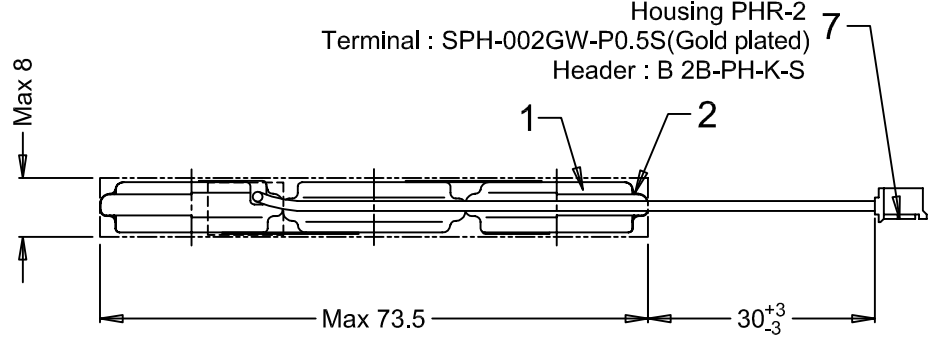

This is a controlled document.  
 Hardcopy to be endorsed by authorised person.  
 Check with Issuing Officer or SAP system for latest update.

Note: 1) Battery is totally insulated  
 2) Battery with orange sleeve & black printed  
 4) Cell deflection space of 1.2mm/cell is needed in case of abusive conditions.  
 Please consult Varta for more details. Approx. wt: 46 g

No	AO No	Revisions	Date	Name
1	R308/09	To add tape 3x was 1x.	2009-06-24	Ben
0	020/09	Refer to provisional drawing # P03-00290, revision : 004	2009-04-16	Ratna

Projection:	<b>Material:</b> Refer to part list no: 703143		<b>Description:</b> 3/V500HT L S WC with sleeve & wires connector	
	<b>Dimensions in mm</b>	Prepared & Checked 2009-04-16 Ratna	Verified & Approved	Dwg. No: 703143 VKB Order No: 55750 403 015
Tolerance: As specified Scale: 1 : 1			4 0 1	