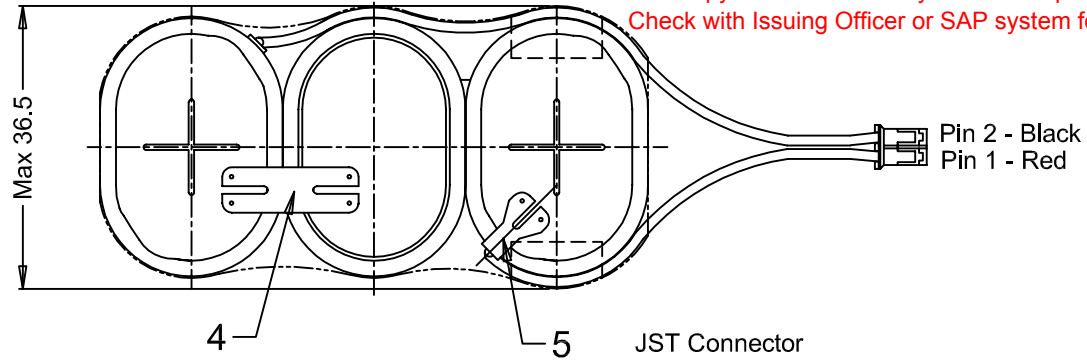

This is a controlled document.  
 Hardcopy to be endorsed by authorised person.  
 Check with Issuing Officer or SAP system for latest update.

Note: 1) Battery is totally insulated  
 2) Battery with orange sleeve & black printed  
 4) Cell deflection space of 1.2mm/cell is needed in case of abusive conditions.  
 Please consult Varta for more details. Approx. wt: 46 g

No	AO No	Revisions	Date	Name
1	R308/09	To add tape 3x was 1x.	2009-06-24	Ben
0	020/09	Refer to provisional drawing # P03-00290, revision : 004	2009-04-16	Ratna

Projection:	<b>Material:</b> Refer to part list no: 703143		<b>Description:</b> 3/V500HT L S WC with sleeve & wires connector	
	<b>Dimensions in mm</b>	Prepared & Checked 2009-04-16 Ratna	Verified & Approved	Dwg. No: 703143 VKB Order No: 55750 403 015
Tolerance: As specified Scale: 1 : 1			4 0 1	