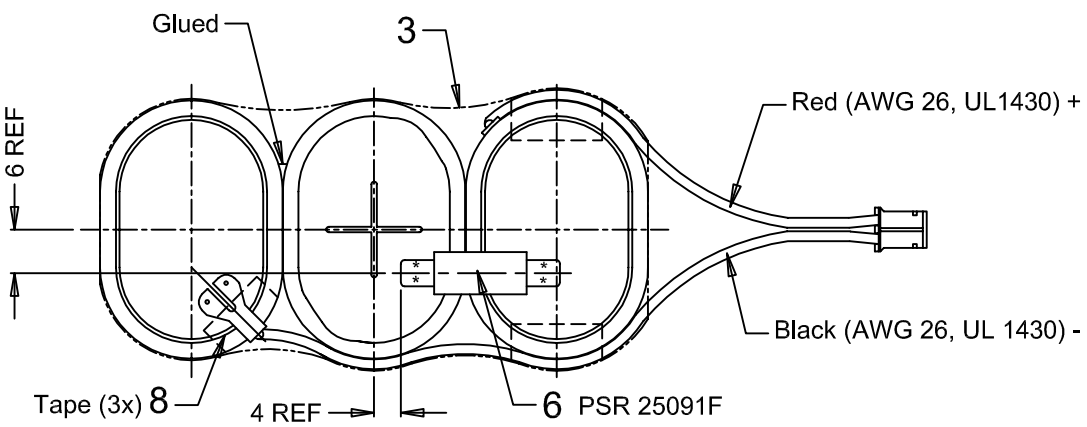

This is a controlled document.  
 Hardcopy to be endorsed by authorised person.  
 Check with Issuing Officer or SAP system for latest update.

Note: 1) Battery is totally insulated  
 2) Battery with orange sleeve & black printed  
 4) Cell deflection space of 1.2mm/cell is needed in case of abusive conditions.  
 Please consult Varta for more details. Approx. wt: 46 g

No	AO No	Revisions	Date	Name
1	R308/09	To add tape 3x was 1x.	2009-06-24	Ben
0	020/09	Refer to provisional drawing # P03-00290, revision : 004	2009-04-16	Ratna

Projection:	<b>Material:</b> Refer to part list no: 703143		<b>Description:</b> 3/V500HT L S WC with sleeve & wires connector	
	<b>Dimensions in mm</b>	Prepared & Checked 2009-04-16 Ratna	Verified & Approved	Dwg. No: 703143 VKB Order No: 55750 403 015
Tolerance: As specified Scale: 1 : 1			4 0 1	