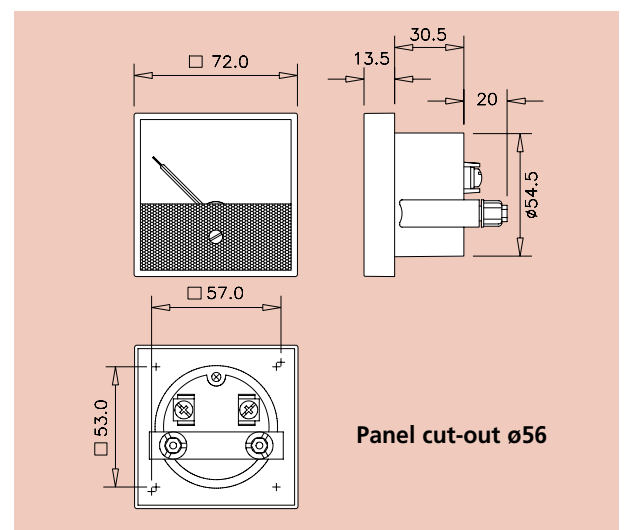

Insulation test: 2kV 50Hz for 1 minute

Temperature: Calibrated at 23°C, suitable for -25 to +40°C

Terminals: M4 screw clamps supplied as standard
(above 5A, M6 studs are supplied)

Panel mounting: U-clamp fixing or 2 pin fixing (57mm or 53mm)

Options

- Special scales
- M6 terminals, M3 studs
- 6.4mm faston tags (up to 5A)
- Terminal cover

Dimensions (mm)

Our policy is one of continuous development and therefore specifications may change without notice.