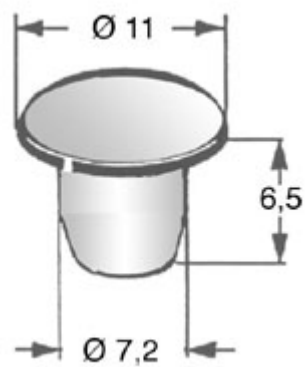

Detailed View

14.10.071

Hole Plugs

Material	LD-Polyethylene
Outside Dia.	11,0 mm
Dia.Mounting Hole	7,2 mm
Skiffy-No.	055 0070 000 03
Type	Blindhole Caps
Color	Color natural
Model	Knock Out Seals
Design	stuff plug resolvable
Special	Fit in thread M8x1 RoHS konform